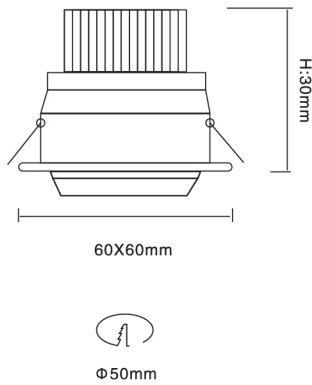

## SQ 53/WH/5W

LED EYEBALL

### Technical Parameters

- > Power : 5W
- > CCT : 3000K
- > LED Chip : CREE
- > Power Factor : >0.5
- > Lifetime : 50000h
- > Beam Angle : 24°
- > CRI : >80Ra
- > Power Requirement : 220-240V 50/60Hz
- > Lumen : 480-500lm
- > Dimmable : No

### Photometric Diagram

Lux-Distance Curve

Height	Diameter	Lux
1.m	65.18cm	380.39 lx
2.m	130.35cm	95.10 lx
3.m	195.53cm	42.27 lx
4.m	260.71cm	23.77 lx
5.m	325.88cm	15.22 lx

Height 24°

Diameter

\*All contents are for reference only\*