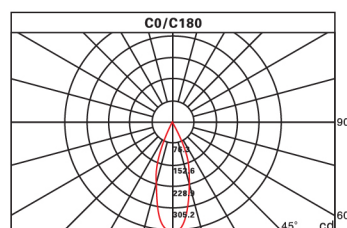

## SQ 53/WH/5W

LED EYEBALL

### Technical Parameters

- > Power : 5W
- > CCT : 3000K
- > LED Chip : CREE
- > Power Factor : >0.5
- > Lifetime : 50000h
- > Beam Angle : 24°
- > CRI : >80Ra
- > Power Requirement : 220-240V 50/60Hz
- > Lumen : 480-500lm
- > Dimmable : No

### Photometric Diagram

Lux-Distance Curve

Height	Diameter	Lux
1.m	65.18cm	380.39 lx
2.m	130.35cm	95.10 lx
3.m	195.53cm	42.27 lx
4.m	260.71cm	23.77 lx
5.m	325.88cm	15.22 lx

Height 24°

Diameter

\*All contents are for reference only\*