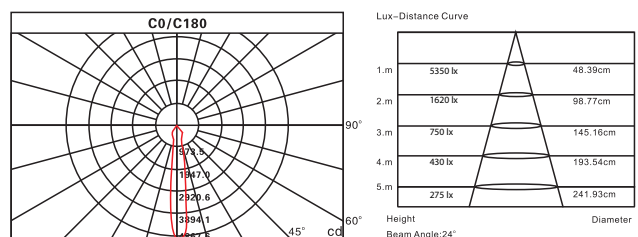

Photometric Diagram

* All contents are for reference only *