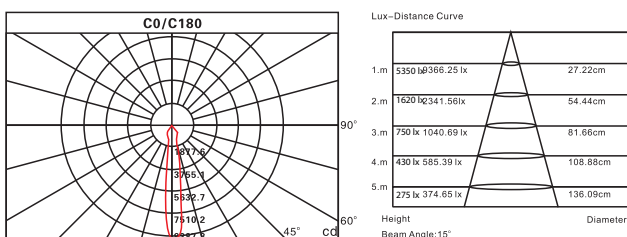

Photometric Diagram

* All contents are for reference only *