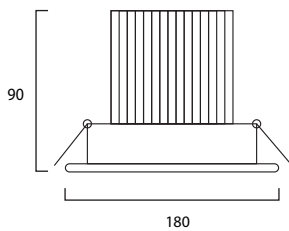

# ORITZ LED RECESSED DOWNLIGHT

Quality aluminum radiator, the optimum thermal path, reducing chip operating temperatures  
Stylish, flexible architecture, rich lines for a variety of space

Ø 150mm

	CRI > 80Ra	AC 220-240V 50/60Hz		

## T 024/30W

LED RECESSED DOWNLIGHT

### Technical Parameters

- > Power : 30W
- > CCT : 3000K / 4000K / 6000K
- > LED Chip : CREE
- > Power Factor : >0.9
- > Lifetime : 50000h
- > Beam Angle : 15°/ 24°
- > CRI : >80Ra
- > Power Requirement : 220-240V 50/60Hz
- > Lumen : 2800-3000lm
- > Dimmable : No