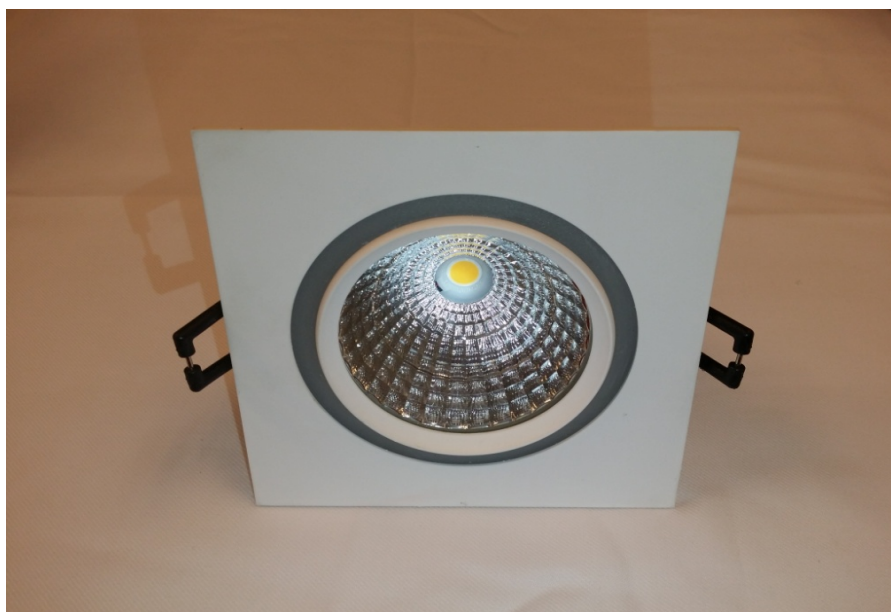

imitos LED EYEBALL L-02404-20

MODEL	L-02404-20	LIFE SPAN	25000 hours
POWER OUTPUT	15W+5W	SIZE (AxC)	95mm x 120mm
COLOUR TEMPERATURE	3000K(COB)	CUT OUT (B)	105mm
	4000K(SMD)	DIMMABLE	No
CRI	>80	ENCLOSURE MATERIAL	Cast Aluminium
BEAN ANGLE	24°	VOLTAGE INPUT	220 - 240V 50/60Hz
LIGHT OUTPUT (lm)	980lm + 250lm	CURRENT AMPERE	0.18A
POWER FACTOR	>0.6	LED CHIP	EPISTAR COB