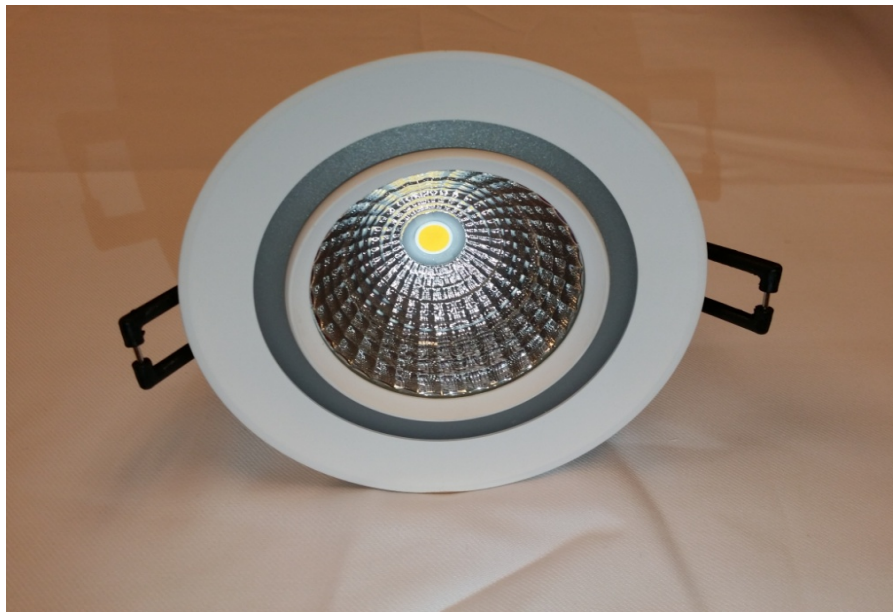

# imitos LED EYEBALL L-03061-20

MODEL	L-03061-20	LIFE SPAN	25000 hours
POWER OUTPUT	15W+5W	SIZE (AxC)	95mm x 120mm
COLOUR TEMPERATURE	3000K(COB)	CUT OUT (B)	105mm
	4000K(SMD)	DIMMABLE	No
CRI	>80	ENCLOSURE MATERIAL	Cast Aluminium
BEAN ANGLE	24°	VOLTAGE INPUT	220 - 240V 50/60Hz
LIGHT OUTPUT (lm)	980lm + 250lm	CURRENT AMPERE	0.18A
POWER FACTOR	>0.6	LED CHIP	EPISTAR COB