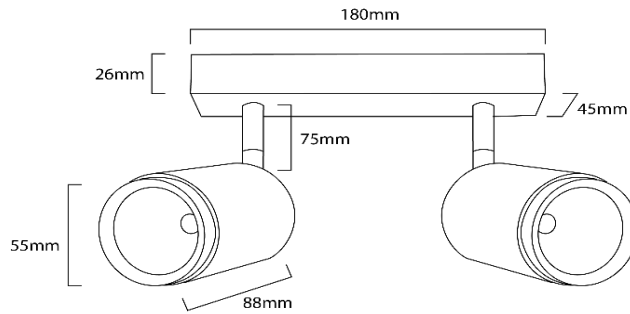

LED CEILING SPOTLIGHT SB-55/BK 2x10W

Technical Parameters

Model	SB-55/BK 2x10W
Power Consumption	2 X 10W
Color Range	3000K, 4000K, 6000K
Light Chip	CREE COB
Materials	Cast Aluminium Casing
Light Output (lm)	2 x 1000-1100lm
CRI	>80
Beam Angle	24°
Lifetime	30000h
Power Factor	>0.9
Power Requirement	AC220-240V 50-60Hz
Current Ampere	0.1A
Protection Rating	IP20
DIMMABLE	NO