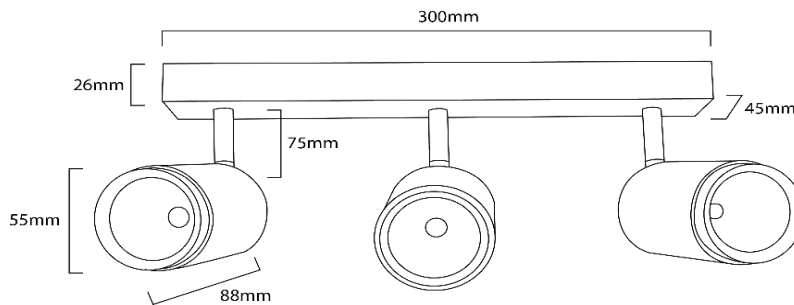

LED CEILING SPOTLIGHT SB-55/BK 3x10W

Technical Parameters

Model	SB-55/BK 3x10W
Power Consumption	3 x 10W
Color Range	3000K, 4000K, 6000K
Light Chip	CREE COB
Materials	Cast Aluminium Casing
Light Output (lm)	3 x 1000-1100lm
CRI	>80
Beam Angle	24°
Lifetime	30000h
Power Factor	>0.9
Power Requirement	AC220-240V 50-60Hz
Current Ampere	0.15A
Protection Rating	IP20
DIMMABLE	NO