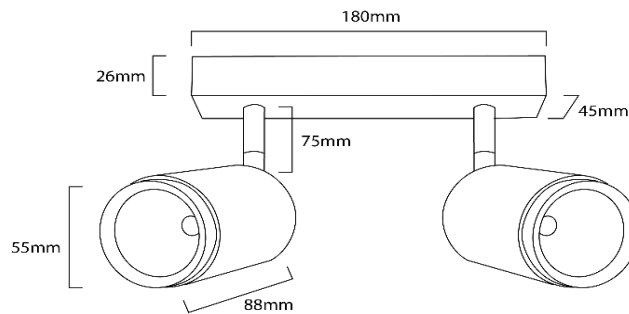

LED CEILING SPOTLIGHT SB-55/WH 2x10W

Technical Parameters

Model	SB-55/WH 2x10W
Power Consumption	2 x 10W
Color Range	3000K, 4000K, 6000K
Light Chip	CREE COB
Materials	Cast Aluminium Casing
Light Output (lm)	2 x 1000-1100lm
CRI	>80Ra
Beam Angle	24°
Lifetime	30000h
Power Factor	>0.9
Power Requirement	AC220-240V 50-60Hz
Current Ampere	0.15A
Protection Rating	IP20
DIMMABLE	NO