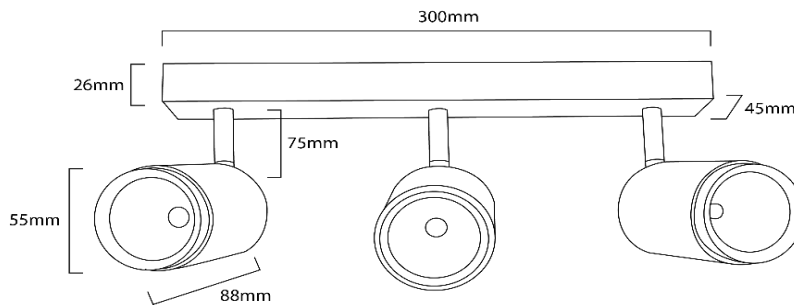

LED CEILING SPOTLIGHT SB-55/WH 3x10W

Technical Parameters

Model	SB-55/WH 3x10W
Power Consumption	3 x 10W
Color Range	3000K, 4000K, 6000K
Light Chip	CREE COB
Materials	Cast Aluminium Casing
Light Output (lm)	3 x 1000-1100lm
CRI	>80Ra
Beam Angle	24°
Lifetime	30000h
Power Factor	>0.9
Power Requirement	AC220-240V 50-60Hz
Current Ampere	0.15A
Protection Rating	IP20
DIMMABLE	NO