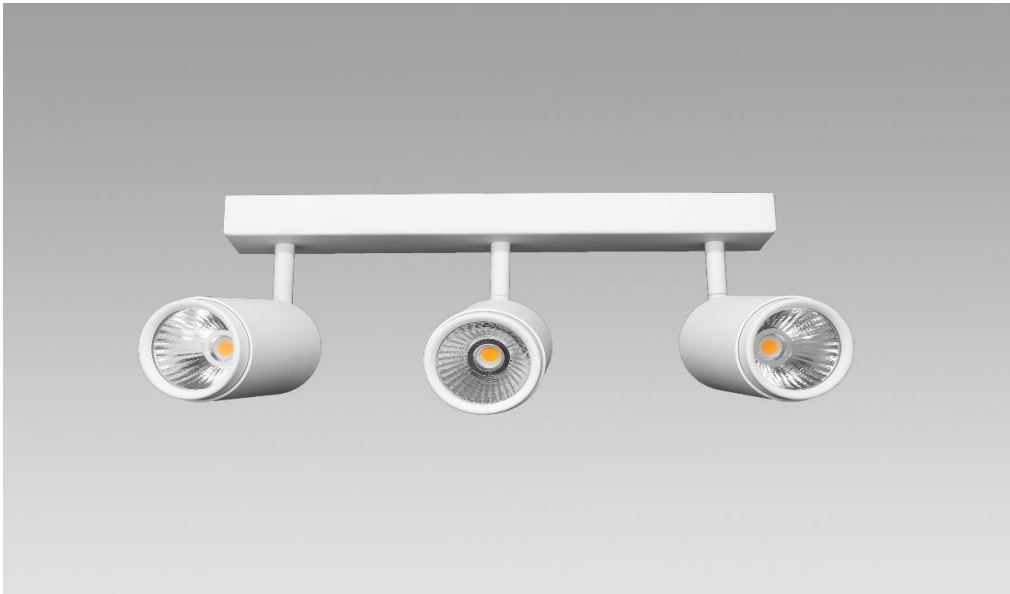

LED CEILING SPOTLIGHT SB-55/WH 3x10W

Technical Parameters

Model	SB-55/WH 3x10W
Power Consumption	3 x 10W
Color Range	3000K, 4000K, 6000K
Light Chip	CREE COB
Materials	Cast Aluminium Casing
Light Output (lm)	3 x 1000-1100lm
CRI	>80Ra
Beam Angle	24°
Lifetime	30000h
Power Factor	>0.9
Power Requirement	AC220-240V 50-60Hz
Current Ampere	0.15A
Protection Rating	IP20
DIMMABLE	NO