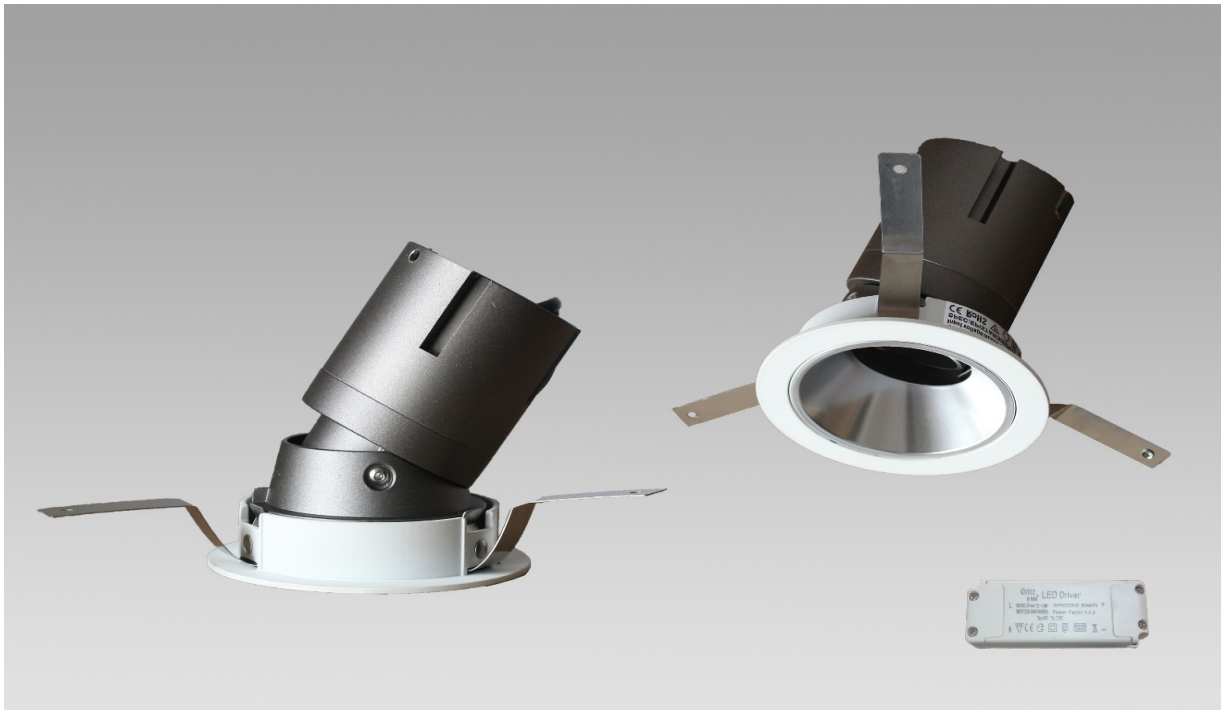

# LED Eyeball M201-01-9-WH-9W

MODEL	M201-01-9	LIFE SPAN	50000 hours
POWER OUTPUT	9W	SIZE (AxC)	80mm x 90mm
COLOUR TEMPERATURE	3000K	CUT OUT (B)	75mm
		DIMMABLE	Option By Driver
CRI	>80	ENCLOSURE MATERIAL	Cast Aluminium
BEAN ANGLE	24°	VOLTAGE INPUT	220 - 240V 50/60Hz
LIGHT OUTPUT (lm)	800-900lm	CURRENT AMPERE	0.1A
POWER FACTOR	0.5	LED CHIP	EPISTAR COB