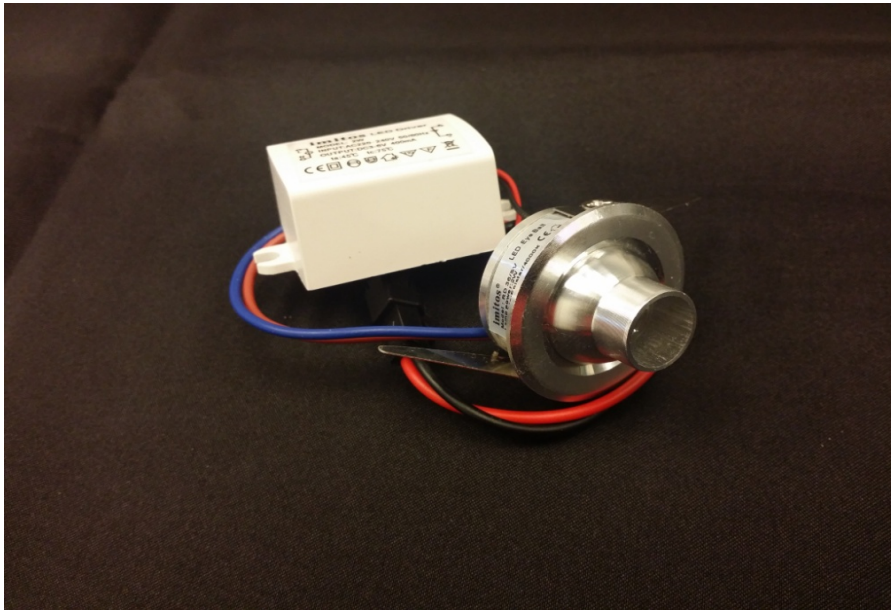

Ortiz LED EYEBALL RD 36/SV

MODEL	RD 36/SV	LIFE SPAN	30000 hours
POWER OUTPUT	2W	SIZE (AxCxD)	14 x 36 x 14 mm
COLOUR TEMPERATURE	3000K,4000K	CUT OUT (B)	32mm
CRI	>80	DIMMABLE	No
BEAN ANGLE	15°	ENCLOSURE MATERIAL	Cast Aluminium
LIGHT OUTPUT (lm)	200	VOLTAGE INPUT	220 - 240V 50/60Hz
POWER FACTOR	<0.50	LED CHIP	EPISTAR LED