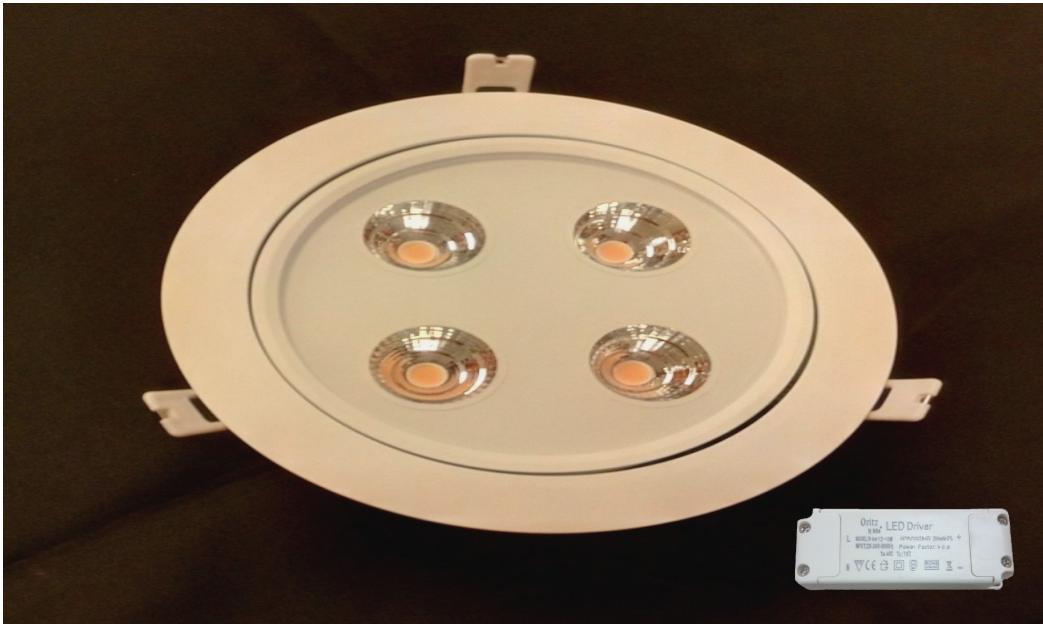

Oritz LED DOWNLIGHT RD 180/WH

MODEL	RD 180/WH	LIFE SPAN	50000 hours
POWER OUTPUT	52W	SIZE (AxC)	90 x 180 mm
COLOUR TEMPERATURE	3000K,4000K	CUT OUT (B)	155 mm
	6000K	DIMMABLE	Optional By Driver
CRI	>80	ENCLOSURE MATERIAL	Cast Aluminium
BEAN ANGLE	60°	VOLTAGE INPUT	220 - 240V 50/60Hz
LIGHT OUTPUT (lm)	5000lm	CURRENT AMPERE	0.3A
POWER FACTOR	0.9	LED CHIP	CREE COB