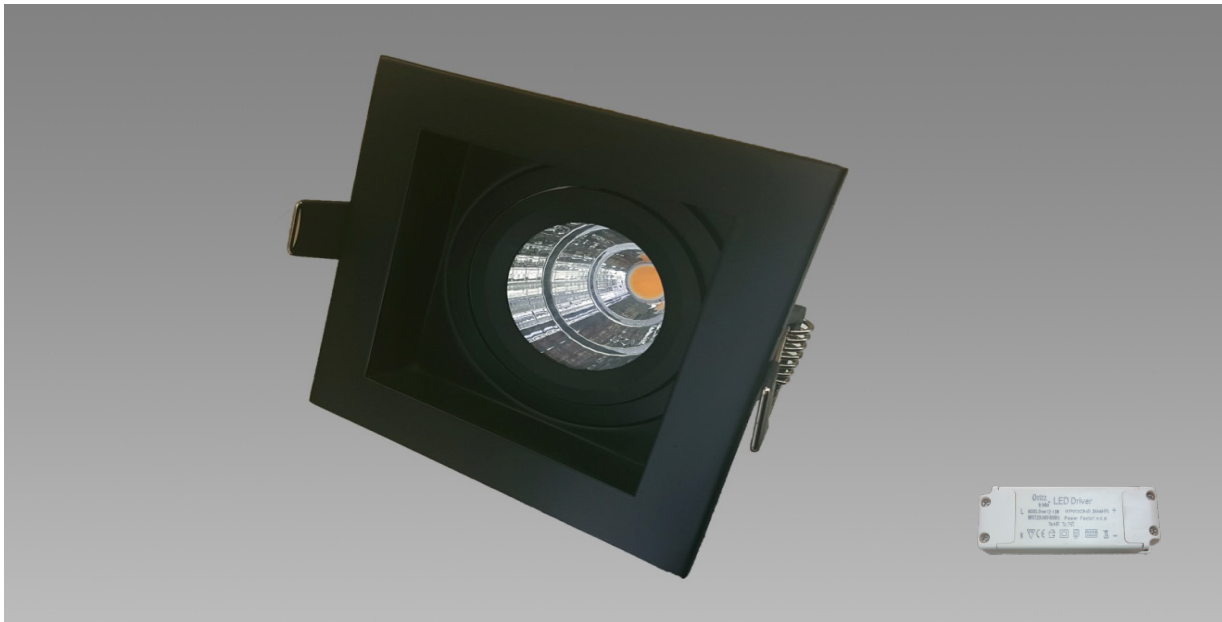

# Ortiz LED EYEBALL SQ 28/BK

MODEL	SQ 28/BK	LIFE SPAN	50000 hours
POWER OUTPUT	12W	SIZE (AxCxH)	70 x 100 x 100mm
COLOUR TEMPERATURE	3000k	CUT OUT (B)	80 x 80mm
	6000k	DIMMABLE	No
CRI	95Ra	ENCLOSURE MATERIAL	Cast Aluminium
BEAN ANGLE	24°	VOLTAGE INPUT	220 - 240V 50/60Hz
LIGHT OUTPUT (lm)	800	CURRENT AMPERE	0.04A
POWER FACTOR	0.9	LED CHIP	CREE COB