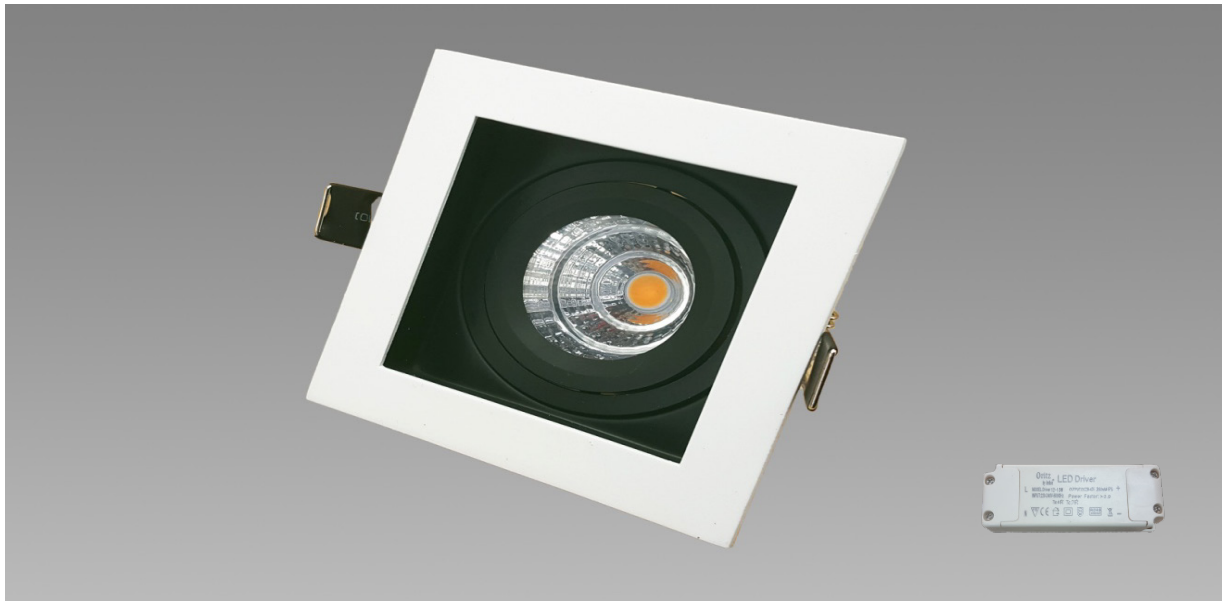

Ortiz LED EYEBALL SQ 28/WH

MODEL	SQ 28/WH	LIFE SPAN	50000 hours
POWER OUTPUT	12W	SIZE (AxCxD)	70 x 100 x 100mm
COLOUR TEMPERATURE	3000k	CUT OUT (B)	80 x 80mm
	6000k	DIMMABLE	No
CRI	95Ra	ENCLOSURE MATERIAL	Cast Aluminium
BEAN ANGLE	24°	VOLTAGE INPUT	220 - 240V 50/60Hz
LIGHT OUTPUT (lm)	800	CURRENT AMPERE	0.04A
POWER FACTOR	0.9	LED CHIP	CREE COB