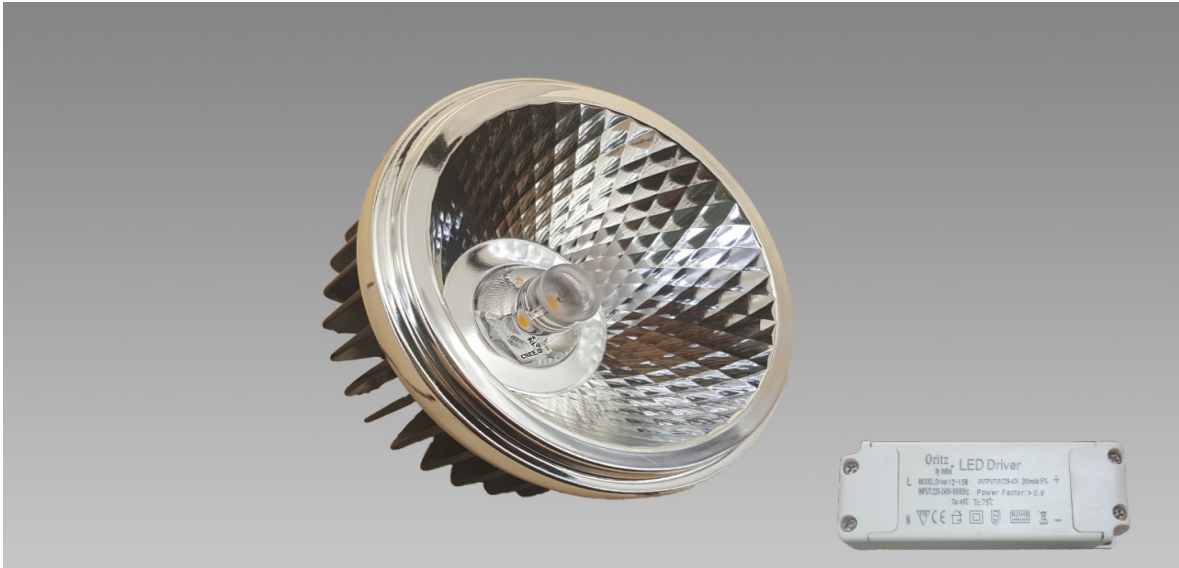

# Ortiz LED AR-111 15W

## Technical Parameters

Model	LED AR-111
Power Consumption	15W
Color Range	3000K, 4000K, 6000K
Light Chip	CREE CXA 1507(COB)
Materials	Cast Aluminium Casing
Light Output (lm)	1200lm
CRI	>80
Beam Angle	15°/24°/40°
Lifetime	50000h
Power Factor	>0.9
Power Requirement	AC220-240V 50-60Hz
Current Ampere	0.1A
Protection Rating	IP20
DIMMABLE	No