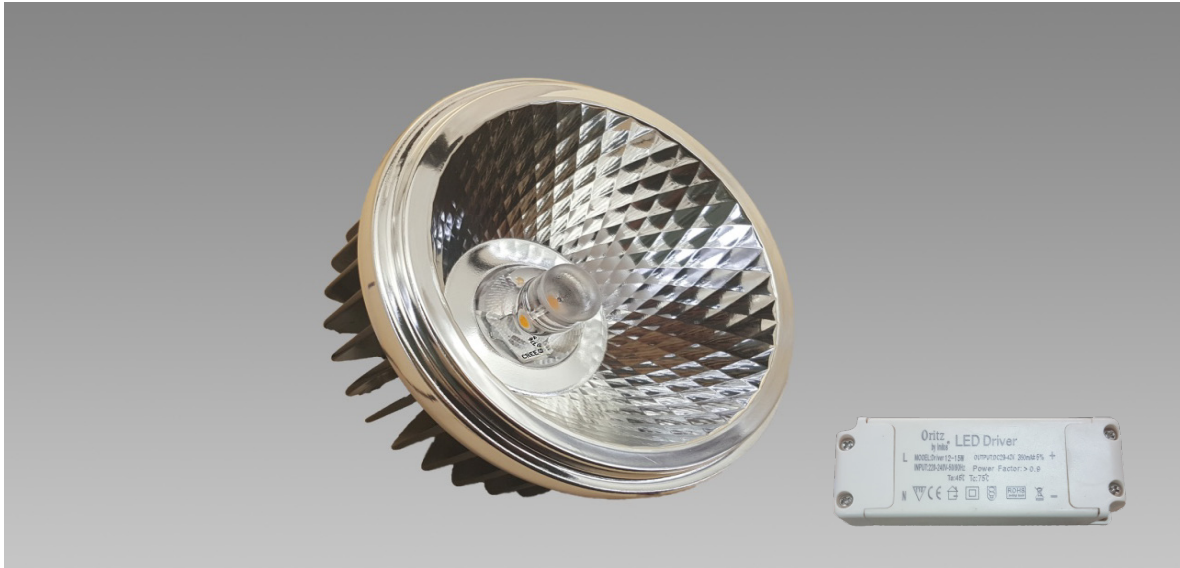

Ortiz LED AR-111 30W

Technical Parameters

Model	LED AR-111
Power Consumption	30W
Color Range	2700K, 3000K, 3500K, 4000K, 6000K
Light Chip	CREE CXA 1820(COB)
Materials	Cast Aluminium Casing
Light Output (lm)	2800lm
CRI	>80
Beam Angle	15°/24°/40°
Lifetime	50000h
Power Factor	>0.9
Power Requirement	AC220-240V 50-60Hz
Current Ampere	0.15A
Protection Rating	IP20
DIMMABLE	Optional By LED Driver