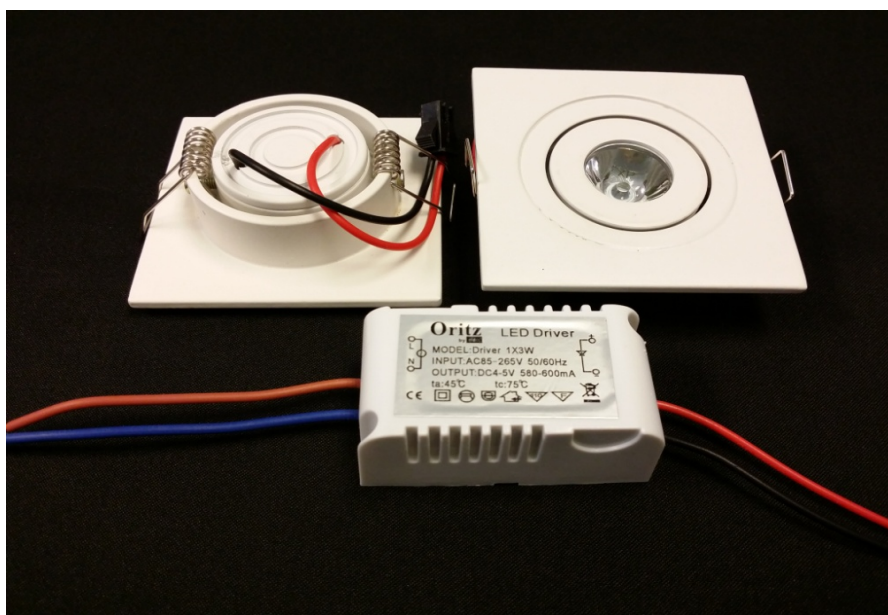

Ortiz LED EYEBALL SQ43/WH

| | | | |
|--------------------|---------|--------------------|--------------------|
| MODEL | SQ43/WH | LIFE SPAN | 50000 hours |
| POWER OUTPUT | 1x3W | SIZE (AxC) | 20mm x 60mm |
| COLOUR TEMPERATURE | 3000K | CUT OUT (B) | 43mm |
| CRI | >80 | DIMMABLE | No |
| BEAN ANGLE | 24° | ENCLOSURE MATERIAL | Cast Aluminium |
| LIGHT OUTPUT (lm) | 300 | VOLTAGE INPUT | 220 - 240V 50/60Hz |
| POWER FACTOR | <0.50 | LED CHIP | CREE XPE |