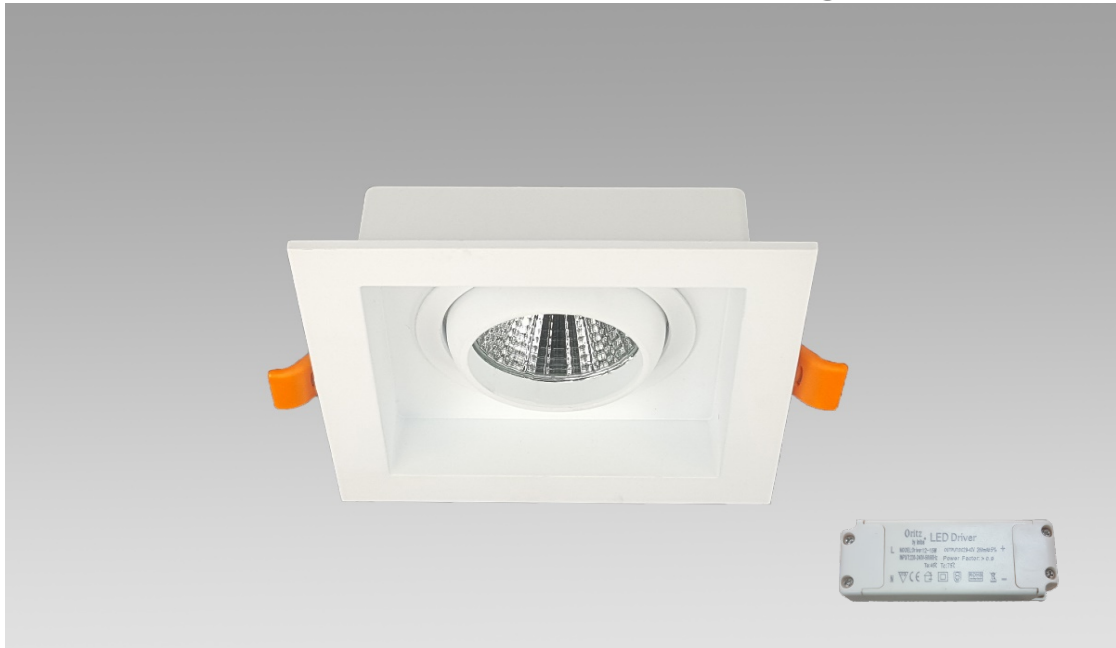

Ortiz LED EYEBALL SQ 115/WH

MODEL	SQ 115/WH	LIFE SPAN	50000 hours
POWER OUTPUT	12W	SIZE (AxC)	90 x 112 mm
COLOUR TEMPERATURE	3000k, 4000k	CUT OUT (B)	88 mm
	6000k	DIMMABLE	Optional By Driver
CRI	>80	ENCLOSURE MATERIAL	Cast Aluminium
BEAN ANGLE	15° & 24°	VOLTAGE INPUT	220 - 240V 50/60Hz
LIGHT OUTPUT (lm)	1000 - 1200lm	CURRENT AMPERE	0.1A
POWER FACTOR	0.9	LED CHIP	CREE COB