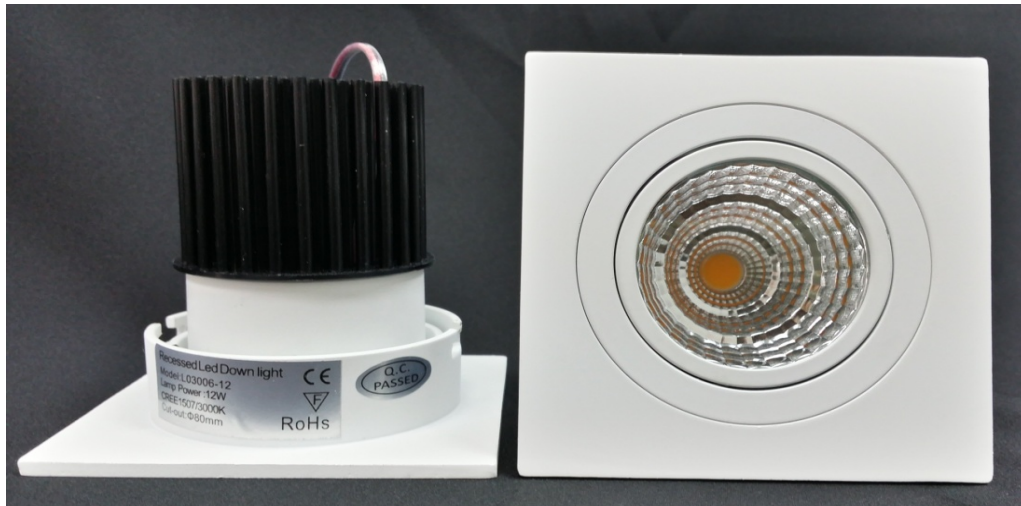

# Ortiz LED EYEBALL SQ-L80/WH

MODEL	SQ-L80/WH	LIFE SPAN	30000 hours
POWER OUTPUT	14W	SIZE (AxC)	85mm x 95mm
COLOUR TEMPERATURE	3000k	CUT OUT (B)	80mm
	6000k	DIMMABLE	No
CRI	>80	ENCLOSURE MATERIAL	Cast Aluminium
BEAN ANGLE	24°	VOLTAGE INPUT	220 - 240V 50/60Hz
LIGHT OUTPUT (lm)	1300	CURRENT AMPERE	0.07A
POWER FACTOR	0.9	LED CHIP	CREE COB