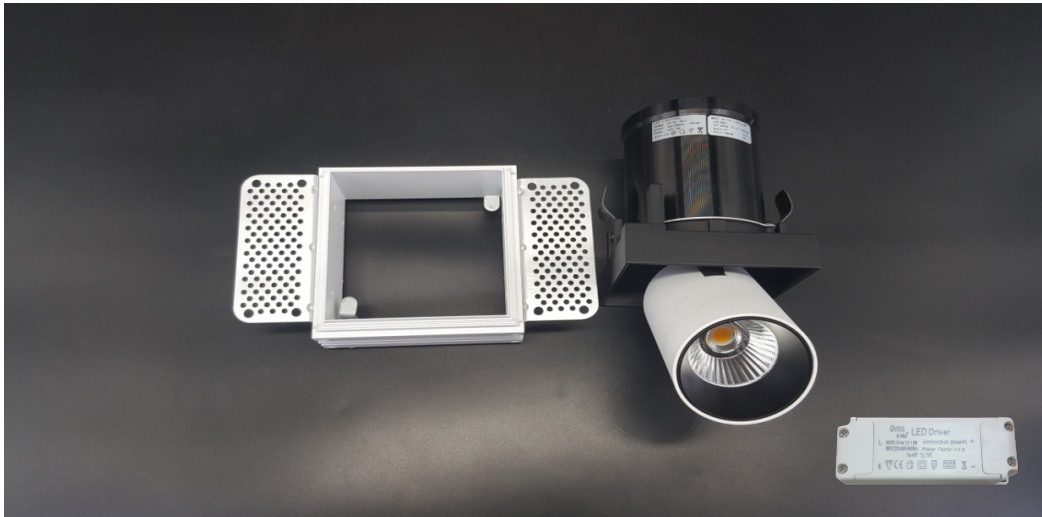

Trimless LED Downlight SL 7119-1L

Technical Parameters

Model	SL 7119-1L
Power Consumption	12W
Color Range	3000K, 4000K, 6000K
Light Chip	CREE COB
Materials	Cast Aluminium Casing
Light Output (lm)	1000lm
CRI	80Ra
Beam Angle	24°
Lifetime	50000h
Power Factor	>0.5
Power Requirement	AC220-240V 50-60Hz
Current Ampere	0.15A
Size	95 x 95mm
Cut Out	115 x 115mm
DIMMABLE	Optional By LED Driver