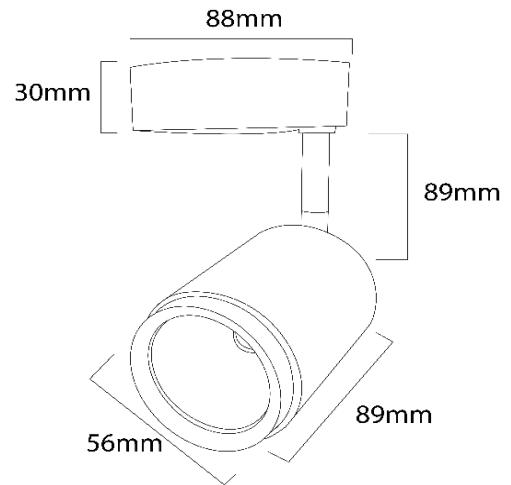

# imitos LED TRACK LIGHT SB-55/BK

## Technical Parameters

Model	LED SB-55/BK
Power Consumption	10W
Color Range	3000K, 4000K, 6000K
Light Chip	CREE COB
Materials	Cast Aluminium Casing
Light Output (lm)	800-1000lm
CRI	>80
Beam Angle	24°
Lifetime	30000h
Power Factor	>0.9
Power Requirement	AC220-240V 50-60Hz
Current Ampere	0.04A
Protection Rating	IP20
DIMMABLE	NO