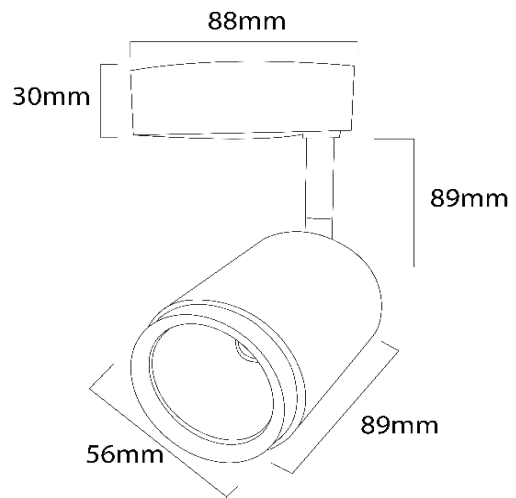

# imitos LED TRACK LIGHT SB-55/WH

## Technical Parameters

Model	LED SB-55/WH
Power Consumption	10W
Color Range	3000K, 4000K, 6000K
Light Chip	CREE COB
Materials	Cast Aluminium Casing
Light Output (lm)	800-1000lm
CRI	>80
Beam Angle	24°
Lifetime	30000h
Power Factor	>0.9
Power Requirement	AC220-240V 50-60Hz
Current Ampere	0.04A
Protection Rating	IP20
DIMMABLE	NO