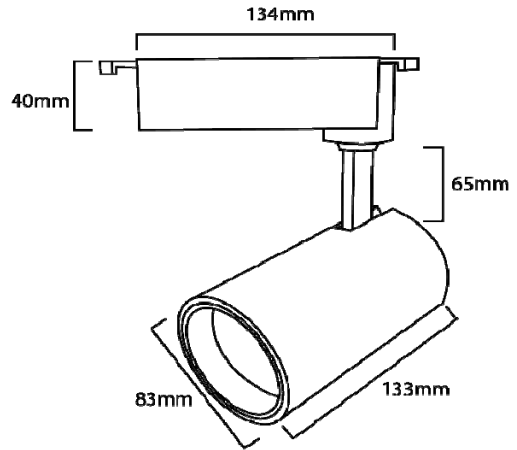

# Imitos TR-46/BK 20W

## Technical Parameters

Model	Imitos TR-46/BK
Power Consumption	20W
Color Range	3000K
Light Chip	Bridgelux COB
Materials	Cast Aluminium Casing
Light Output (lm)	1800-2000lm
CRI	>80
Beam Angle	24°
Lifetime	30000h
Power Factor	>0.5
Power Requirement	AC220-240V 50-60Hz
Current Ampere	0.14A
Protection Rating	IP20
DIMMABLE	NO