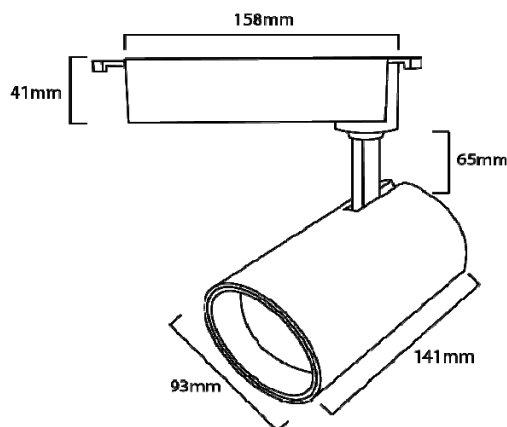

Imitos TR-48/BK 30W

Technical Parameters

Model	Imitos TR-48/BK
Power Consumption	30W
Color Range	3000K
Light Chip	Bridgelux COB
Materials	Cast Aluminium Casing
Light Output (lm)	2800-3000lm
CRI	>80
Beam Angle	24°
Lifetime	30000h
Power Factor	>0.5
Power Requirement	AC220-240V 50-60Hz
Current Ampere	0.14A
Protection Rating	IP20
DIMMABLE	NO