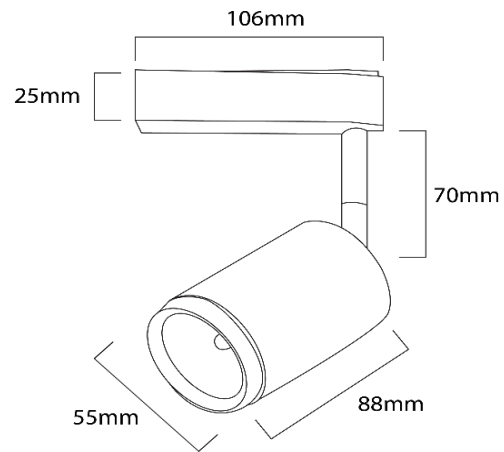

IMITOS LED TRACK LIGHT TR-55/BK

Technical Parameters

Model	LED TR-55/BK
Power Consumption	10W
Color Range	3000K, 4000K, 6000K
Light Chip	CREE COB
Materials	Cast Aluminium Casing
Light Output (lm)	1000-1100lm
CRI	>80Ra
Beam Angle	24°
Lifetime	30000h
Power Factor	>0.9
Power Requirement	AC220-240V 50-60Hz
Current Ampere	0.1A
Protection Rating	IP20
DIMMABLE	NO