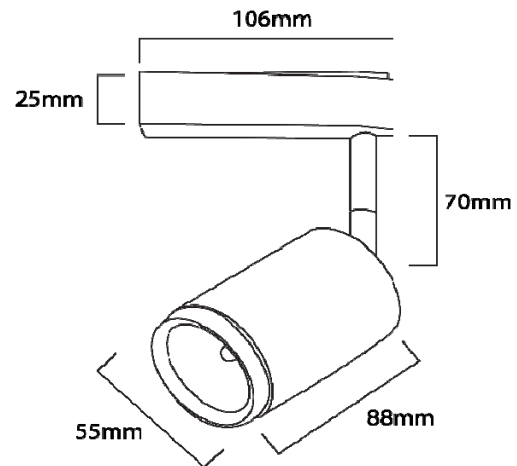

IMITOS LED TRACK LIGHT TR-55/WH

Technical Parameters

Model	LED TR-55/WH
Power Consumption	10W
Color Range	3000K, 4000K, 6000K
Light Chip	CREE COB
Materials	Cast Aluminium Casing
Light Output (lm)	1000-1100lm
CRI	>80Ra
Beam Angle	24°
Lifetime	30000h
Power Factor	>0.9
Power Requirement	AC220-240V 50-60Hz
Current Ampere	0.1A
Protection Rating	IP20
DIMMABLE	NO