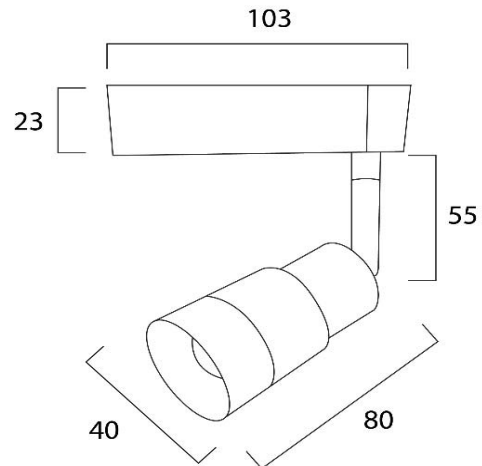

Ortiz TR-25/BK 7W 3000K

Technical Parameters

Model	Ortiz TR-25/BK
Power Consumption	7W
Color Range	3000K
Light Chip	CREE CXA 1304
Materials	Cast Aluminium Casing
Light Output (lm)	600-650lm
CRI	>80
Beam Angle	10° - 60°
Lifetime	50000h
Power Factor	>0.95
Power Requirement	AC220-240V 50-60Hz
Current Ampere	0.04A
Protection Rating	IP20
DIMMABLE	NO