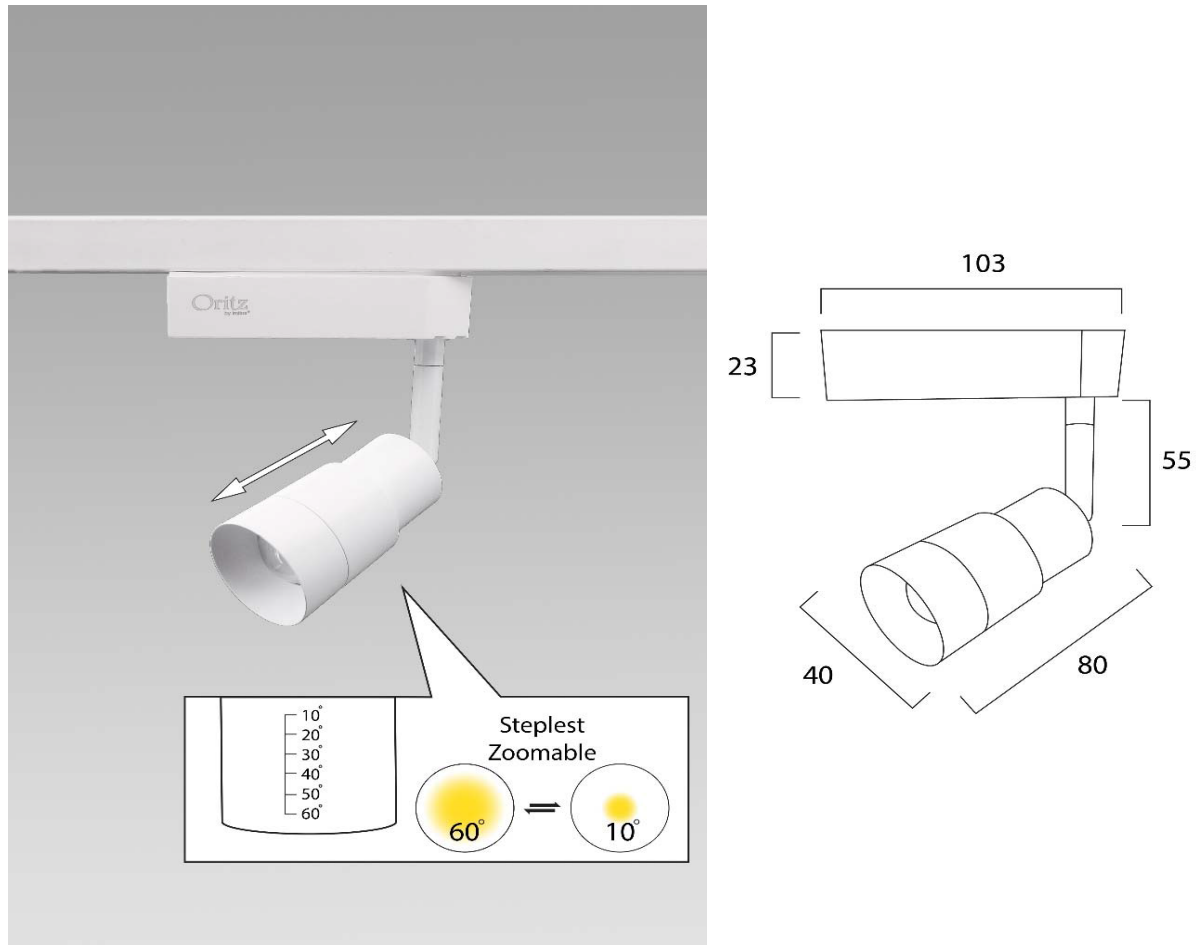

Ortiz TR-25/WH 7W 3000K

Technical Parameters

Model	Ortiz TR-25/WH
Power Consumption	7W
Color Range	3000K
Light Chip	CREE CXA 1304
Materials	Cast Aluminium Casing
Light Output (lm)	600-650lm
CRI	>80
Beam Angle	10° - 60°
Lifetime	50000h
Power Factor	>0.95
Power Requirement	AC220-240V 50-60Hz
Current Ampere	0.04A
Protection Rating	IP20
DIMMABLE	NO