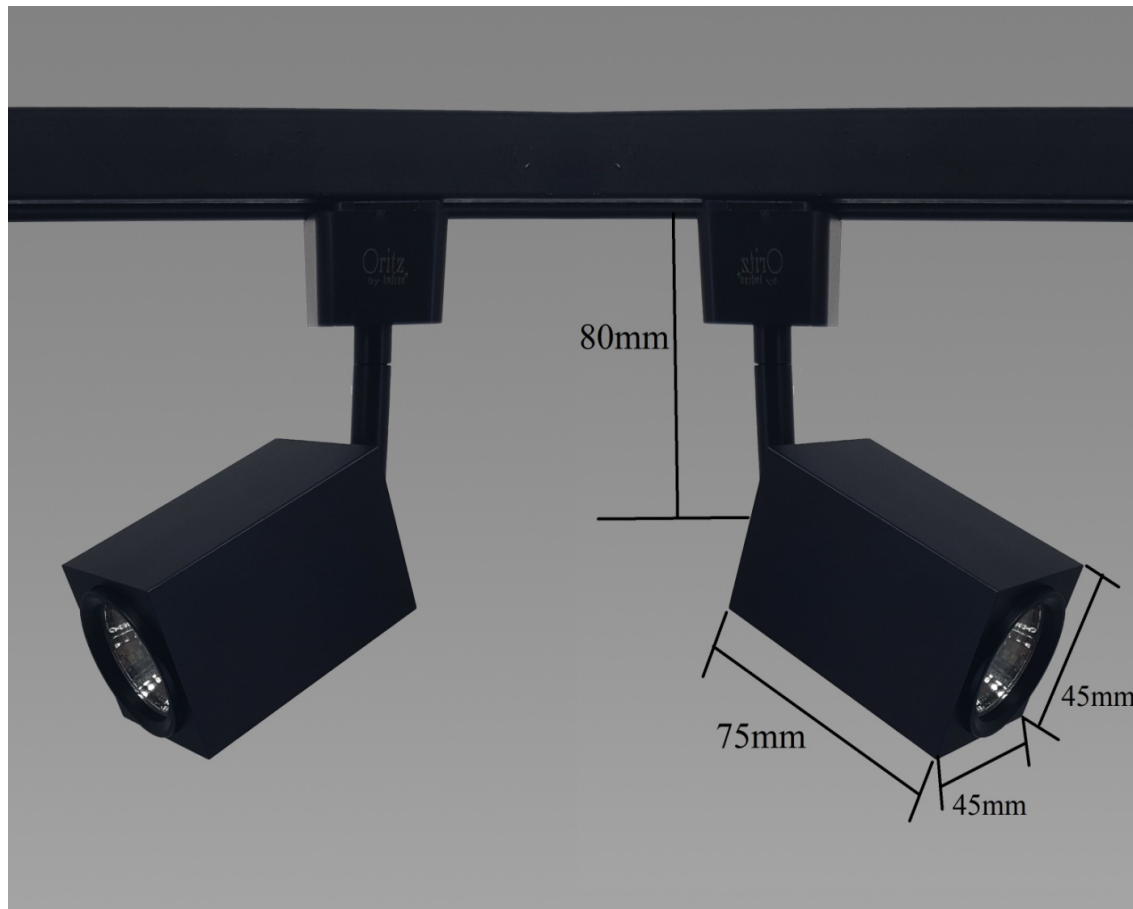

Oritz LED TRACK LIGHT TR-31/BK

Technical Parameters

Model	LED TR-31/BK
Power Consumption	7W
Color Range	3000K
Light Chip	Cree COB
Materials	Cast Aluminium Casing
Light Output (lm)	600lm
CRI	>80
Beam Angle	24°
Lifetime	30000h
Power Factor	>0.9
Power Requirement	AC220-240V 50-60Hz
Current Ampere	0.04A
Protection Rating	IP20
DIMMABLE	NO