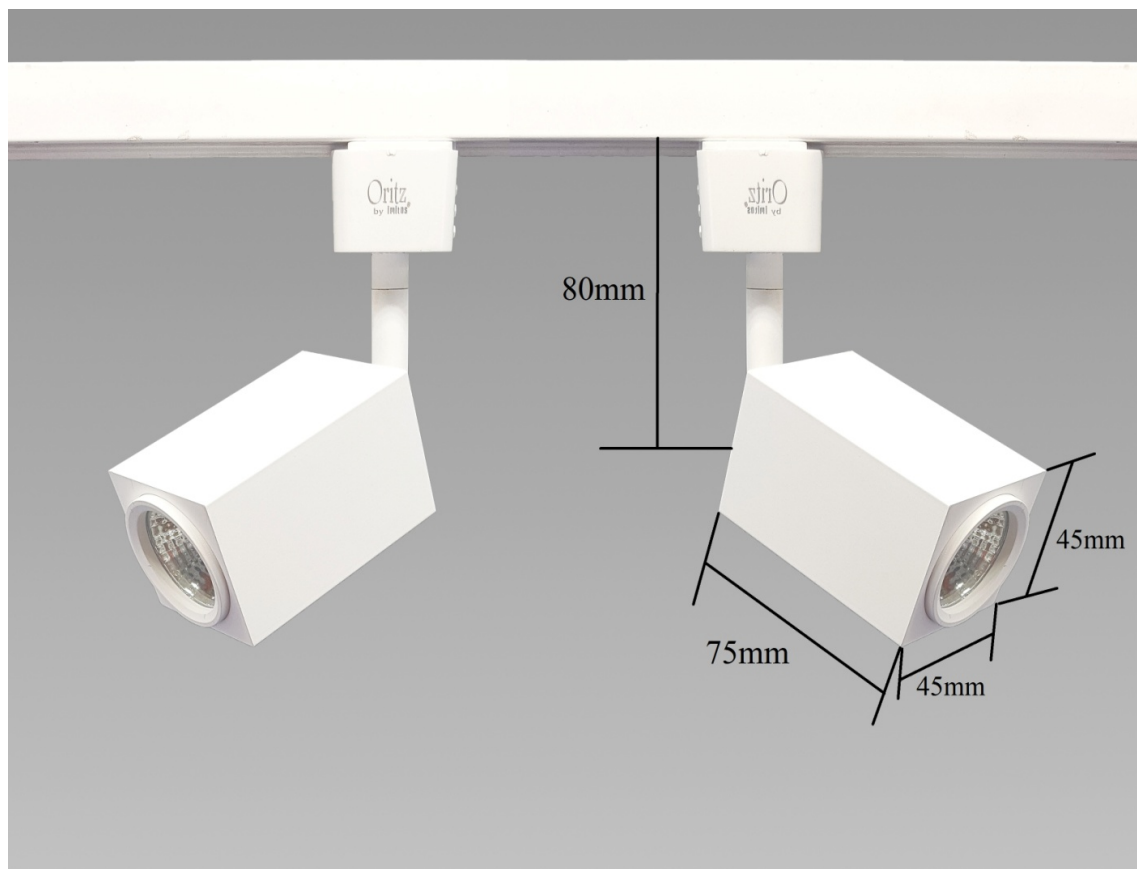

Ortiz LED TRACK LIGHT TR-31/WH

Technical Parameters

Model	LED TR-31/WH
Power Consumption	7W
Color Range	3000K
Light Chip	Cree COB
Materials	Cast Aluminium Casing
Light Output (lm)	600lm
CRI	>80
Beam Angle	24°
Lifetime	30000h
Power Factor	>0.9
Power Requirement	AC220-240V 50-60Hz
Current Ampere	0.04A
Protection Rating	IP20
DIMMABLE	NO