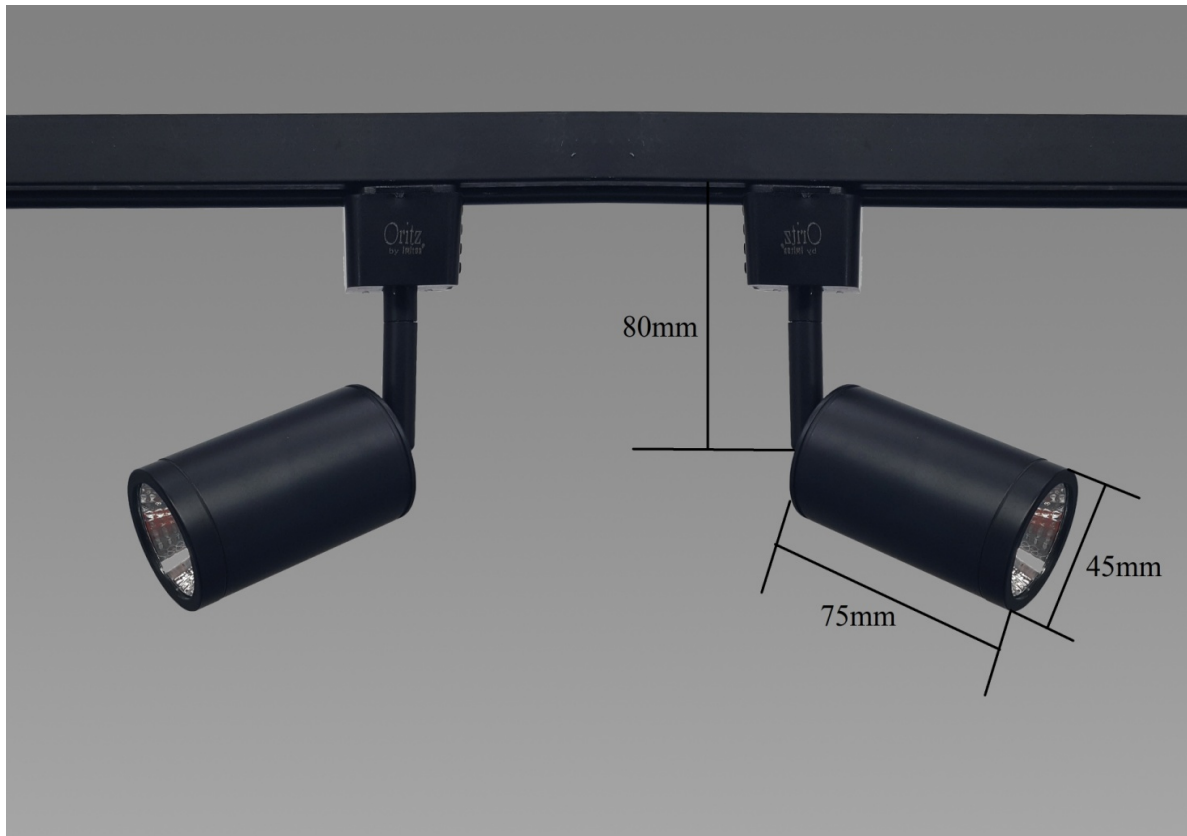

# Oritz LED TRACK LIGHT TR-33/BK

## Technical Parameters

Model	LED TR-33/BK
Power Consumption	7W
Color Range	3000K
Light Chip	Cree COB
Materials	Cast Aluminium Casing
Light Output (lm)	600lm
CRI	>80
Beam Angle	24°
Lifetime	30000h
Power Factor	>0.9
Power Requirement	AC220-240V 50-60Hz
Current Ampere	0.04A
Protection Rating	IP20
DIMMABLE	NO