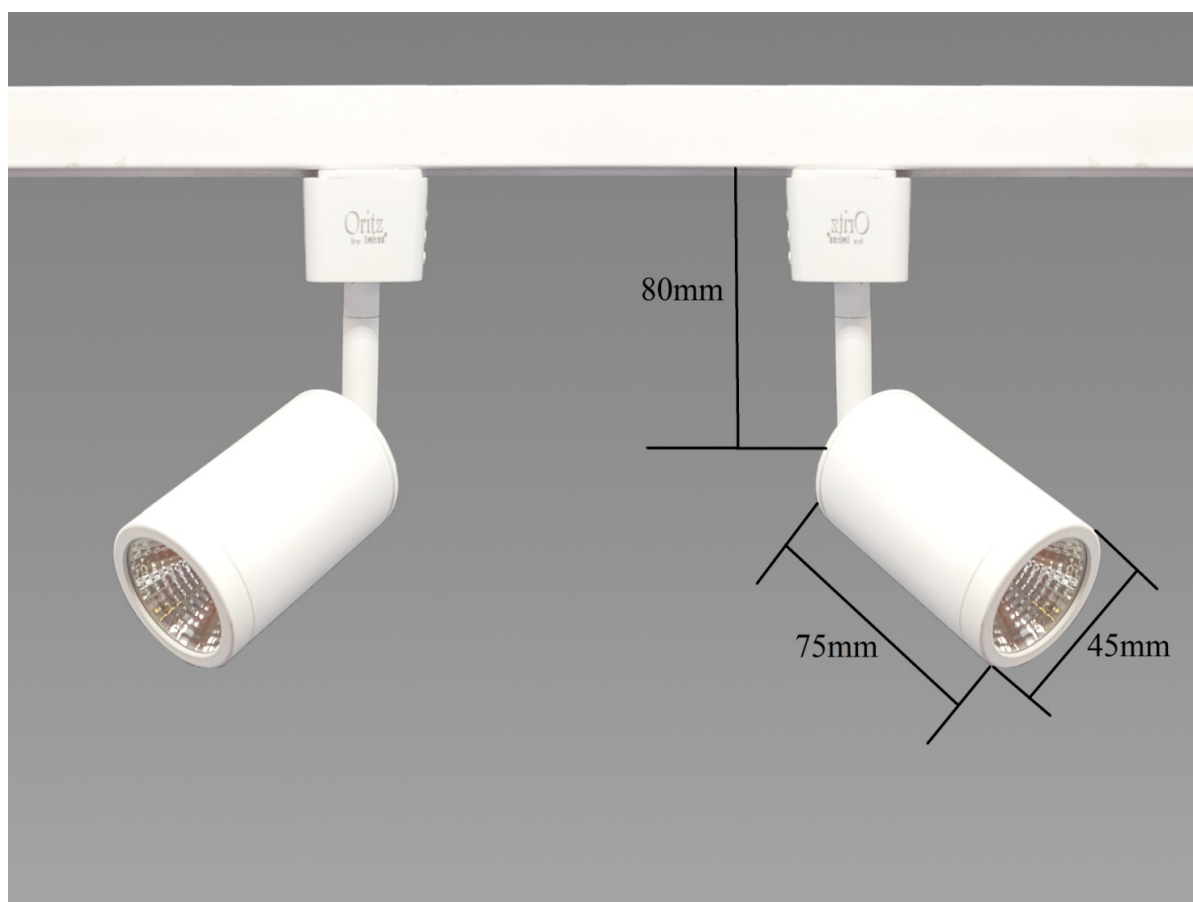

# Ortiz LED TRACK LIGHT TR-33/WH

## Technical Parameters

Model	LED TR-33/WH
Power Consumption	7W
Color Range	3000K
Light Chip	Cree COB
Materials	Cast Aluminium Casing
Light Output (lm)	600lm
CRI	>80
Beam Angle	24°
Lifetime	30000h
Power Factor	>0.9
Power Requirement	AC220-240V 50-60Hz
Current Ampere	0.04A
Protection Rating	IP20
DIMMABLE	NO