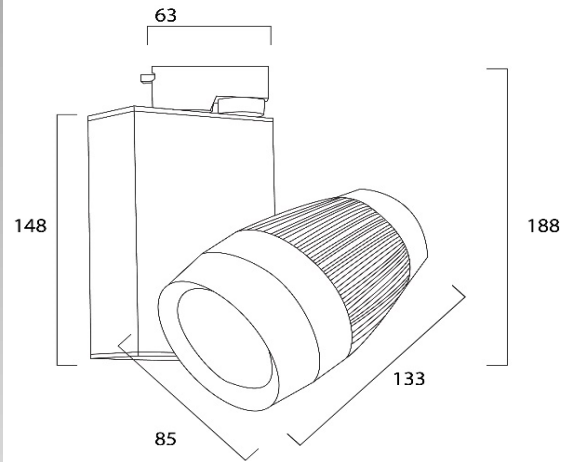

# Ortiz LED TRACK LIGHT TR-01/WH

## Technical Parameters

Model	LED TR-01/WH
Power Consumption	30W
Color Range	3000K
Light Chip	CREE
Materials	Cast Aluminium Casing
Light Output (lm)	2000-2200lm
CRI	95Ra
Beam Angle	15°/24°/40°
Lifetime	50000h
Power Factor	>0.9
Power Requirement	AC220-240V 50-60Hz
Current Ampere	0.15A
Protection Rating	IP20
DIMMABLE	NO