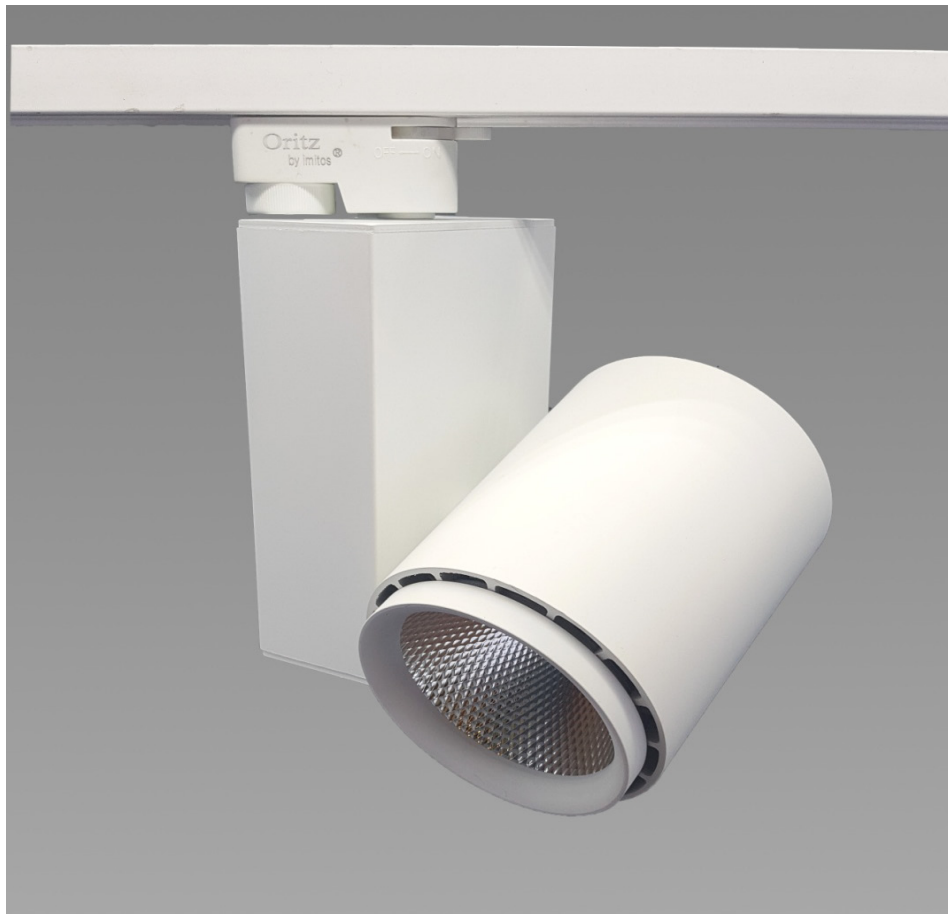

# Ortiz LED TRACK LIGHT TR 03/WH

## Technical Parameters

Model	LED TR 03/WH
Power Consumption	35W
Color Range	3000K
Light Chip	CREE CXA 1820
Materials	Cast Aluminium Casing
Light Output (lm)	2400-2600lm
CRI	95Ra
Beam Angle	15°/24°/40°
Lifetime	50000h
Power Factor	>0.9
Power Requirement	AC220-240V 50-60Hz
Current Ampere	0.2A
Protection Rating	IP20
DIMMABLE	NO