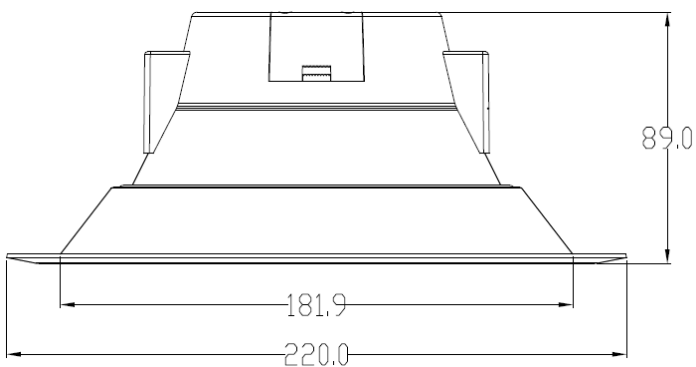

Product Features & Benefits

- Available in 4", 6" and 8"
- Available in 9W, 13W, 16W, 20W and 24W
- Aluminium housing leads to reliable heat dissipation
- Recessed diffuser with reflector (housing) generate suitable lighting
- System efficacy 100lm/W leads to energy saving
- Standard 3000K/ 4000K/ 6500K CCT
- CRI>80
- Exposed part IP54 provides additional protection against humidity
- Less than 100mm product height make it easy to fit in tight ceiling spaces
- 30,000hrs lifetime reduce maintenance costs
- IP safe high efficient SMD ensure system liability and legal risks free
- Safety Compliance Certificates – CB & CCC

Application Areas:

- General lighting in corridors
- Reception areas
- Indoor circulation areas

General Specifications

LEDVANCE® LED Value Downlight ALU		4"	6"	6"	8"	8"
Electrical	Wattage	9W	13W	16W	20W	24W
	Input voltage	220 - 240VAC, 50/60Hz				
	Power factor	0.9				
	THD	<20%				
	Surge protection	1KV (L-N)				
	Inrush current peak	5.5A	14.3A	14.3A	18.5A	18.5A
	Protection class	Class II				
Optical	Lumen package @4000K	900lm	1300lm	1600lm	2000lm	2400lm
	CCT (K)	3000/4000/6500				
	CRI	>80				
	SDCM	5				
	System efficacy @4000K	100lm/W	100lm/W	100lm/W	100lm/W	100lm/W
	Beam angle	100°	100°	100°	100°	100°
Mechanical	Size (LxH)	Φ132x58mm	Φ180x76mm	Φ180x76mm	Φ220x89mm	Φ220x89mm
	Cut out	Φ110±5mm	Φ150±5mm	Φ150±5mm	Φ190±5mm	Φ190±5mm
	Weight	120g	213g	213g	304g	304g
	Housing material	Aluminum in White				
	Ingress protection	IP54 (exposed part)				
Others	Rated lifetime	30,000 hrs L70 @Ta 45°C				
	Operating temperature	-20 - +45°C				
	Storage temperature	-20 - +70°C				

Polar intensity diagram:

Drawing/Dimensions:**LED Value Downlight ALU 105** $\Phi 105 \pm 5 \text{ mm}$ **LED Value Downlight ALU 150** $\Phi 150 \pm 5 \text{ mm}$ **LED Value Downlight ALU 190** $\Phi 190 \pm 5 \text{ mm}$