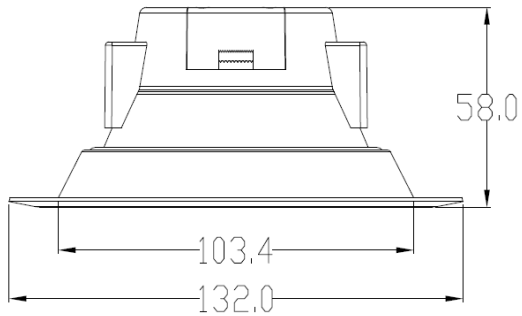

Product Features & Benefits

- Available in 4", 6" and 8"
- Available in 9W, 13W, 16W, 20W and 24W
- Aluminium housing leads to reliable heat dissipation
- Recessed diffuser with reflector (housing) generate suitable lighting
- System efficacy 100lm/W leads to energy saving
- Standard 3000K/ 4000K/ 6500K CCT
- CRI>80
- Exposed part IP54 provides additional protection against humidity
- Less than 100mm product height make it easy to fit in tight ceiling spaces
- 30,000hrs lifetime reduce maintenance costs
- IP safe high efficient SMD ensure system liability and legal risks free
- Safety Compliance Certificates – CB & CCC

Application Areas:

- General lighting in corridors
- Reception areas
- Indoor circulation areas

General Specifications

LEDVANCE® LED Value Downlight ALU		4"	6"	6"	8"	8"
Electrical	Wattage	9W	13W	16W	20W	24W
	Input voltage	220 - 240VAC, 50/60Hz				
	Power factor	0.9				
	THD	<20%				
	Surge protection	1KV (L-N)				
	Inrush current peak	5.5A	14.3A	14.3A	18.5A	18.5A
	Protection class	Class II				
Optical	Lumen package @4000K	900lm	1300lm	1600lm	2000lm	2400lm
	CCT (K)	3000/4000/6500				
	CRI	>80				
	SDCM	5				
	System efficacy @4000K	100lm/W	100lm/W	100lm/W	100lm/W	100lm/W
	Beam angle	100°	100°	100°	100°	100°
Mechanical	Size (LxH)	Φ132x58mm	Φ180x76mm	Φ180x76mm	Φ220x89mm	Φ220x89mm
	Cut out	Φ110±5mm	Φ150±5mm	Φ150±5mm	Φ190±5mm	Φ190±5mm
	Weight	120g	213g	213g	304g	304g
	Housing material	Aluminum in White				
	Ingress protection	IP54 (exposed part)				
Others	Rated lifetime	30,000 hrs L70 @Ta 45°C				
	Operating temperature	-20 - +45°C				
	Storage temperature	-20 - +70°C				

Polar intensity diagram:

Drawing/Dimensions:**LED Value Downlight ALU 105** $\Phi 105 \pm 5 \text{ mm}$ **LED Value Downlight ALU 150** $\Phi 150 \pm 5 \text{ mm}$ **LED Value Downlight ALU 190** $\Phi 190 \pm 5 \text{ mm}$