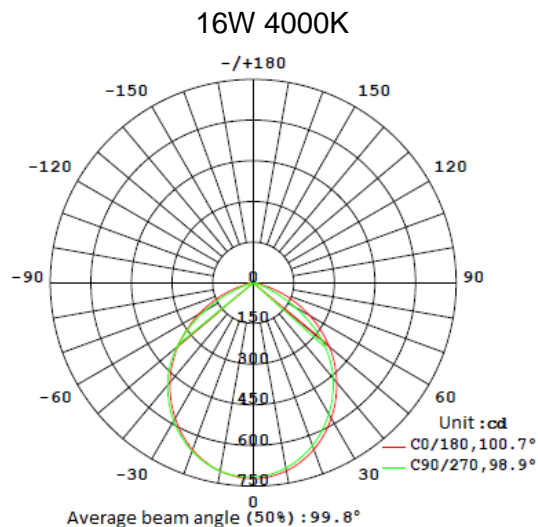

Application Areas:

- General lighting in corridors
- Reception areas
- Indoor circulation areas

General Specifications

LEDVANCE® LED Value Downlight ALU		4"	6"	6"	8"	8"
Electrical	Wattage	9W	13W	16W	20W	24W
	Input voltage	220 - 240VAC, 50/60Hz				
	Power factor	0.9				
	THD	<20%				
	Surge protection	1KV (L-N)				
	Inrush current peak	5.5A	14.3A	14.3A	18.5A	18.5A
	Protection class	Class II				
Optical	Lumen package @4000K	900lm	1300lm	1600lm	2000lm	2400lm
	CCT (K)	3000/4000/6500				
	CRI	>80				
	SDCM	5				
	System efficacy @4000K	100lm/W	100lm/W	100lm/W	100lm/W	100lm/W
	Beam angle	100°	100°	100°	100°	100°
Mechanical	Size (LxH)	Φ132x58mm	Φ180x76mm	Φ180x76mm	Φ220x89mm	Φ220x89mm
	Cut out	Φ110±5mm	Φ150±5mm	Φ150±5mm	Φ190±5mm	Φ190±5mm
	Weight	120g	213g	213g	304g	304g
	Housing material	Aluminum in White				
	Ingress protection	IP54 (exposed part)				
Others	Rated lifetime	30,000 hrs L70 @Ta 45°C				
	Operating temperature	-20 - +45°C				
	Storage temperature	-20 - +70°C				

Polar intensity diagram:

Drawing/Dimensions:**LED Value Downlight ALU 105** $\Phi 105 \pm 5 \text{ mm}$ **LED Value Downlight ALU 150** $\Phi 150 \pm 5 \text{ mm}$ **LED Value Downlight ALU 190** $\Phi 190 \pm 5 \text{ mm}$