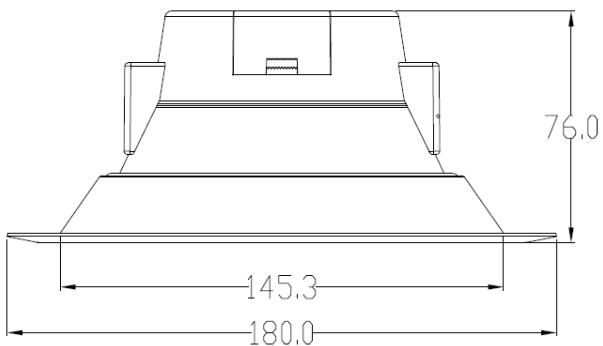

Product Features & Benefits

- Available in 4", 6" and 8"
- Available in 9W, 13W, 16W, 20W and 24W
- Aluminium housing leads to reliable heat dissipation
- Recessed diffuser with reflector (housing) generate suitable lighting
- System efficacy 100lm/W leads to energy saving
- Standard 3000K/ 4000K/ 6500K CCT
- CRI>80
- Exposed part IP54 provides additional protection against humidity
- Less than 100mm product height make it easy to fit in tight ceiling spaces
- 30,000hrs lifetime reduce maintenance costs
- IP safe high efficient SMD ensure system liability and legal risks free
- Safety Compliance Certificates – CB & CCC

Application Areas:

- General lighting in corridors
- Reception areas
- Indoor circulation areas

General Specifications

LEDVANCE® LED Value Downlight ALU		4"	6"	6"	8"	8"
Electrical	Wattage	9W	13W	16W	20W	24W
	Input voltage	220 - 240VAC, 50/60Hz				
	Power factor	0.9				
	THD	<20%				
	Surge protection	1KV (L-N)				
	Inrush current peak	5.5A	14.3A	14.3A	18.5A	18.5A
	Protection class	Class II				
Optical	Lumen package @4000K	900lm	1300lm	1600lm	2000lm	2400lm
	CCT (K)	3000/4000/6500				
	CRI	>80				
	SDCM	5				
	System efficacy @4000K	100lm/W	100lm/W	100lm/W	100lm/W	100lm/W
	Beam angle	100°	100°	100°	100°	100°
Mechanical	Size (LxH)	Φ132x58mm	Φ180x76mm	Φ180x76mm	Φ220x89mm	Φ220x89mm
	Cut out	Φ110±5mm	Φ150±5mm	Φ150±5mm	Φ190±5mm	Φ190±5mm
	Weight	120g	213g	213g	304g	304g
	Housing material	Aluminum in White				
	Ingress protection	IP54 (exposed part)				
Others	Rated lifetime	30,000 hrs L70 @Ta 45°C				
	Operating temperature	-20 - +45°C				
	Storage temperature	-20 - +70°C				

Polar intensity diagram:

Drawing/Dimensions:**LED Value Downlight ALU 105** $\Phi 105 \pm 5 \text{ mm}$ **LED Value Downlight ALU 150** $\Phi 150 \pm 5 \text{ mm}$ **LED Value Downlight ALU 190** $\Phi 190 \pm 5 \text{ mm}$