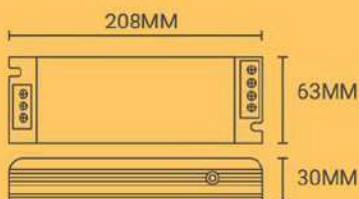

Body Materials : Aluminium
Power : 300W±
Output : 24V DC12.5A± Max.
Body Colour : Grey
Qty / Ctn : 50sets / Ctn

DML-400W-S1-24V

Body Materials : Aluminium
Power : 400W±
Output : 24V DC16.5A± Max.
Body Colour : Grey
Qty / Ctn : 50sets / Ctn

- ✓ Full Power
- ✓ Save Current
- ✓ High Quality
- ✓ Long Life
- ✓ Air Cooling No Noise
- ✓ IP20
- ✓ Suitable for LED Lighting Projects

Input:
AC86-265V 50/60Hz

Power:
36w(1.5A), 60W(2.5A),
100w(4.2A), 150w(6.3A),
200w(8.4A), 300w(12.5A),
400W(16.5A)