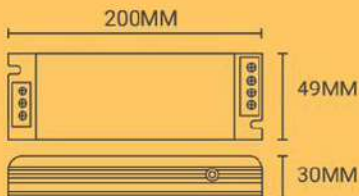

SWITCHING MODE POWER SUPPLY

Full Power

High Quality

Long Life

Air Cooling No Noise

Ingress Protection

Use For 24V Only