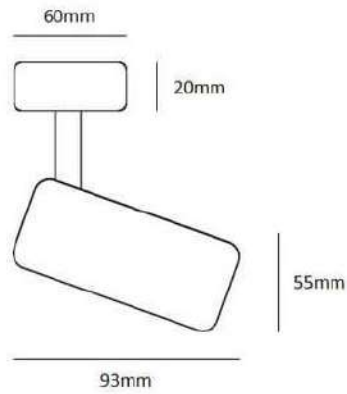

GU10 CEILING LIGHT FITTING

DWH-C12-GU10-RG

Description	: Rose Gold Gu10 Ceiling Light
Body Materials	: Aluminum
Holder	: Gu10
Adjustable	: 360°
Body Colour	: Rose Gold
Qty / Ctn	: 50sets / ctn