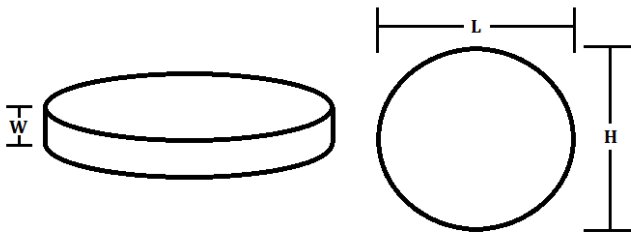

Applications

Shape

available in

round (R)

square (S)

Size (inch)	Height (mm)	Length (mm)	Width (mm)
6	165	165	28
8	210	210	28
12	285	285	28

Description	Watt (W)	Lumen (LM)	Size	Beam Angle	CCT	Standard Pack
MW-SF6S	18	1450	6 inch	180°	3000K,4000K,6500K	30 pcs/ ctn
MW-SF6R	18	1450	6 inch	180°	3000K,4000K,6500K	30 pcs/ ctn
MW-SF8S	24	1920	8 inch	180°	3000K,4000K,6500K	30 pcs/ ctn
MW-SF8R	24	1920	8 inch	180°	3000K,4000K,6500K	30 pcs/ ctn
MW-SF12S	30	2400	12 inch	180°	3000K,4000K,6500K	30 pcs/ ctn
MW-SF12R	30	2400	12 inch	180°	3000K,4000K,6500K	30 pcs/ ctn