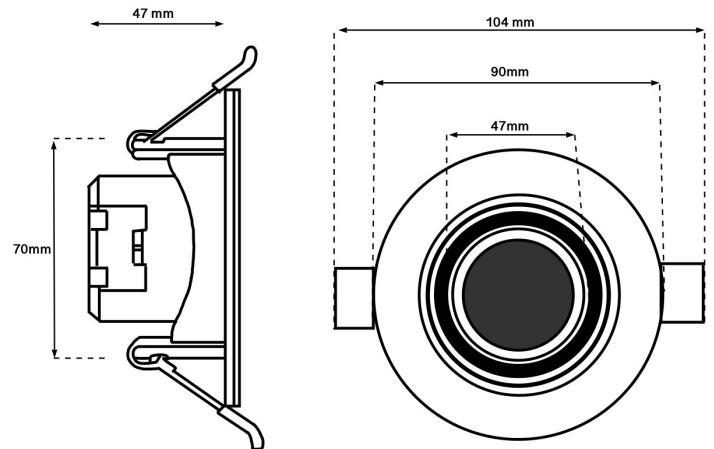

Applications

dimensions (mm)

Approved by:

Description

Watt (W)

Voltage (V)

Lumen (LM)

CCT