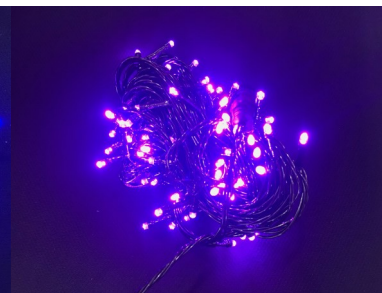

COSGO

UPGRADE YOUR LIGHTSTYLE
BY ELEGANT

LED CHRISTMAS LIGHT

features

- ⇒ Power Factor: 0.95
- ⇒ Function in speedy & steady
- ⇒ Can be used both indoors and outdoors
- ⇒ Comes in both with controller and without controller
- ⇒ Made using 100% copper
- ⇒ 12 meters long
- ⇒ Designed for a connection with a AC 220V ~ 265V

standard specification

Lifetime

10,000 hours

Applications

Yellow

Green

Red

Multi

White

Blue

Purple

Description	Watt (W)	Voltage (V)	Power Factor	Length (M)	Standard Pack
CSG-EB257L	4	AC 220 ~265	0.95	12	30 pcs/ ctn