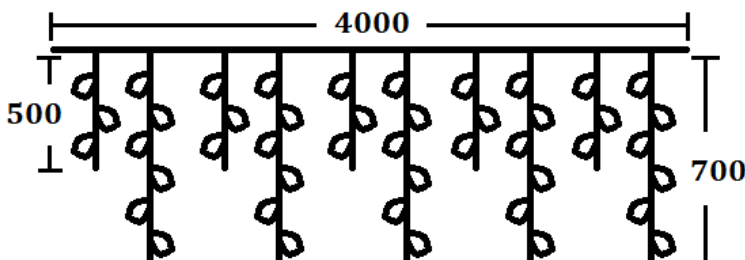

LED ICE CYCLE LIGHT

features

- ⇒ Function in speedy & steady
- ⇒ Can be used both indoors and outdoors
- ⇒ Comes in both with controller and without controller
- ⇒ Has 168 pieces of LED
- ⇒ 4 meters long with strands of alternate lengths (50cm and 70 cm)
- ⇒ Designed for a connection with a AC 220V ~ 265V

green

purple

red

Applications

dimensions (mm)

| Description | Watt (W) | Voltage (V) | CCT | Standard Pack |
|-------------|----------|--------------|--|---------------|
| CSG-1688XLI | 6 | AC 220 ~ 265 | 3000K, white, blue, green, purple, red | 30 pcs/ ctn |