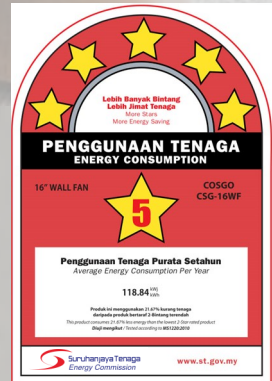

## CSG-16WF 16" WALL FAN

### FEATURES

- 5 blade Strong Fan
- 3 Speeds Pull Switch
- Oscillation Function
- Safety Fuse Protection
- Vertical Angle Adjustment
- Easy Installation
- High Air Delivery
- White Colour
- Quality Checked
- FULL SIRIM APPROVED
- Suruhanjaya Tenaga

### Specification

Model	CSG-16WF
Voltage	220-240V 50/60Hz
Power	50W
Blade Size	16 inch (400mm)
Blade Type	5 blades
Fan Speed	3 Speeds
Power Consumption	Low: 35W, High: 50W
Fan Speed (rpm)	Low: 900, High: 1185
Air Delivery	50m <sup>3</sup> /min (2118 CFM)
Noise Level	<60 dB