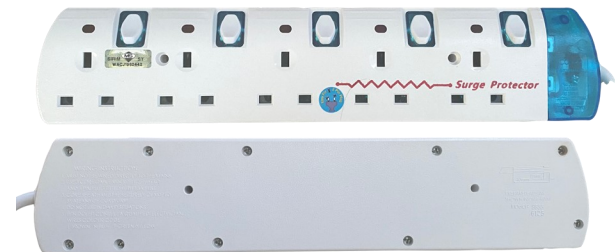

### features

- ⇒ Tested and approved
- ⇒ High quality and long lasting
- ⇒ Each socket is individually switched with neon light, which will illuminate when connected to source to denote if the supply is 'on'
- ⇒ Socket compatible with SS 145/A, MS 589/A, BS 1363/A
- ⇒ 2 meter cord fitted with a UK BS 1363/A plug
- ⇒ Plug fitted with BS 1362 fuse

#### Colour

Available in

Blue and White

Black and Yellow

Approved by:

Description	Ampere (A)	Voltage (V)	Power (W)	Number of Gangs	Standard Pack
CG-6622/2	13	250 ~	2500	2	20 pcs/ ctn
CG-6623/2	13	250 ~	2500	3	20 pcs/ ctn
CG-6624/2	13	250 ~	2500	4	20 pcs/ ctn
CG-6625/2	13	250 ~	2500	5	20 pcs/ ctn