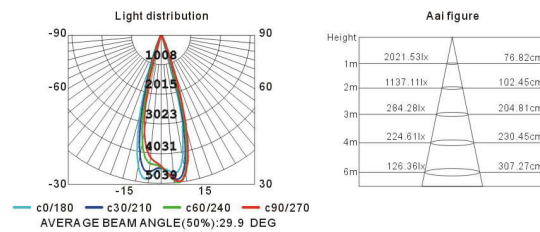

T1606/12W-S-WH(BK)

85-265V 50Hz
12W
3000K ~ 6400K
Energy 80
2000lm
Ra > 80
Aluminum
50,000h Long Life
LED
IP20
24°

T1606/18W-M-WH(BK)

85-265V 50Hz
18W
3000K ~ 6400K
Energy 80
1800lm
Ra > 80
Aluminum
50,000h Long Life
LED
IP20
24°