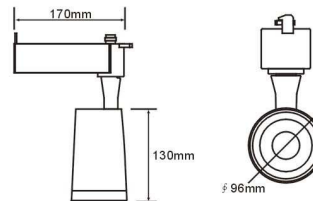

T1606/12W-S-WH(BK)

85-265V 50Hz
12W
3000K ~ 6400K
Energy 80
2000lm
Ra > 80
Aluminum
50,000h Long Life
LED
IP20
24°

T1606/18W-M-WH(BK)

85-265V 50Hz
18W
3000K ~ 6400K
Energy 80
1800lm
Ra > 80
Aluminum
50,000h Long Life
LED
IP20
24°

T1606/30W-L-WH(BK)

85-265V 50Hz
30W
3000K ~ 6400K
Energy 80
3000lm
Ra > 80
Aluminum
50,000h Long Life
LED
IP20
24°