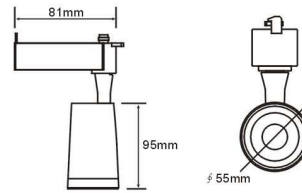

T1606/12W-S-WH(BK)

85-265V 50Hz
12W
3000K ~ 6400K
Energy 80
2000lm
Ra > 80
Aluminum
50,000h Long Life
LED
IP20
24°

T1606/18W-M-WH(BK)

85-265V 50Hz
18W
3000K ~ 6400K
Energy 80
1800lm
Ra > 80
Aluminum
50,000h Long Life
LED
IP20
24°

T1606/30W-L-WH(BK)

85-265V 50Hz
30W
3000K ~ 6400K
Energy 80
3000lm
Ra > 80
Aluminum
50,000h Long Life
LED
IP20
24°