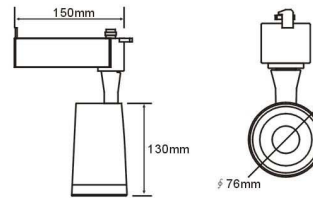

T1606/12W-S-WH(BK)

85-265V 50Hz
12W
3000K ~ 6400K
Energy 80
2000lm
Ra > 80
Aluminum
50,000h Long Life
LED
IP20
24°

T1606/18W-M-WH(BK)

85-265V 50Hz
18W
3000K ~ 6400K
Energy 80
1800lm
Ra > 80
Aluminum
50,000h Long Life
LED
IP20
24°

T1606/30W-L-WH(BK)

85-265V 50Hz
30W
3000K ~ 6400K
Energy 80
3000lm
Ra > 80
Aluminum
50,000h Long Life
LED
IP20
24°