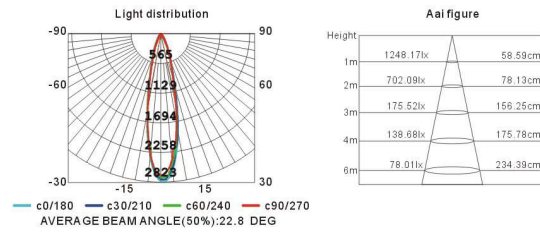

T1606/12W-S-WH(BK)

85-265V 50Hz
12W
3000K ~ 6400K
Energy 80
2000lm
Ra > 80
Aluminum
50,000h Long Life
LED
IP20
24°

T1606/18W-M-WH(BK)

85-265V 50Hz
18W
3000K ~ 6400K
Energy 80
1800lm
Ra > 80
Aluminum
50,000h Long Life
LED
IP20
24°