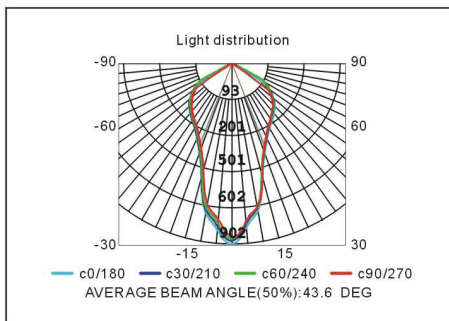

LED Pendant Light

Available color:

MP1001/7W

MP1001/3X7W-R

MP1001/3X7W-L

85-265V 50Hz	7W	3000K ~ 6400K	Energy A	700lm Only for LED	Ra > 80			Aluminium	50,000h Long Life		IP20	Flicker Free	36°
-----------------	-----------	-----------------------------------	-------------	-----------------------	-------------------	--	--	-----------	----------------------	--	-------------	-----------------	-----

Product Size

Light Distribution

Light Distance Curve

FEEL-LITE
LED