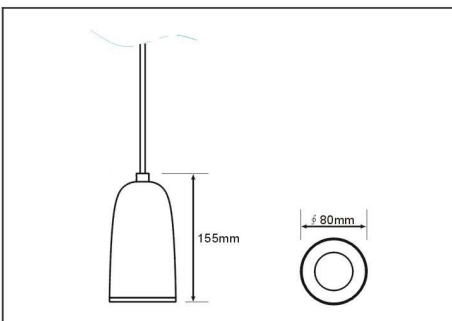

LED Pendant Light

Available color:

MP1001/7W

MP1001/3X7W-R

MP1001/3X7W-L

85-265V 50Hz	7W	3000K ~ 6400K	Energy A	700lm Only for LED	Ra > 80			Aluminium	50,000h Long Life		IP20	Flicker Free	36°
-----------------	-----------	-----------------------------------	-------------	-----------------------	-------------------	--	--	-----------	----------------------	--	-------------	-----------------	-----

Product Size

Light Distribution

Light Distance Curve

FEEL-LITE
LED