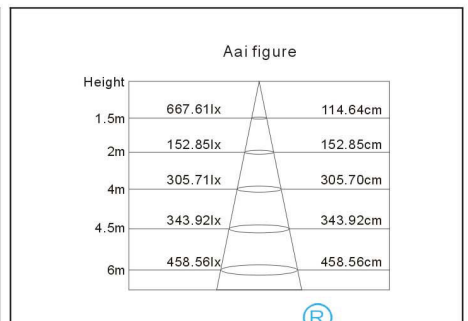

LED Pendant Light

Available color:

MP1001/7W

MP1001/3X7W-R

MP1001/3X7W-L

85-265V 50Hz	7W	3000K ~ 6400K	Energy A	700lm Only for LED	Ra > 80			Aluminium	50,000h Long Life		IP20	Flicker Free	36°
-----------------	-----------	-----------------------------------	-------------	-----------------------	-------------------	--	--	-----------	----------------------	--	-------------	-----------------	-----

Product Size

Light Distribution

Light Distance Curve

FEEL-LITE
LED