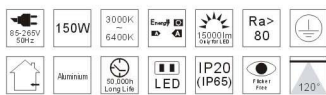

PART 1

PART 2

HB-100W-SMD

Aal figure

Height	1.5m	171.84cm
2m	1092.23lx	229.25cm
4m	273.06lx	458.50cm
4.5m	215.75lx	515.81cm
6m	121.38lx	689.75cm

HB-150W-SMD

Aal figure

Height	1.5m	199.85cm
2m	1502.28lx	365.45cm
4m	514.14lx	612.47cm
4.5m	300.75lx	725.98cm
6m	208.56lx	878.15cm