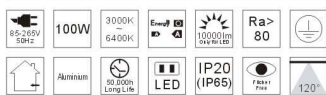

PART 1

PART 2

HB-100W-SMD

Aal figure

Height	1.5m	171.84cm
2m	1092.23lx	229.25cm
4m	273.06lx	458.50cm
4.5m	215.75lx	515.81cm
6m	121.38lx	689.75cm

HB-150W-SMD

Aal figure

Height	1.5m	199.85cm
2m	1502.28lx	365.45cm
4m	514.14lx	612.47cm
4.5m	300.75lx	725.98cm
6m	208.56lx	878.15cm