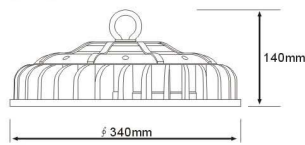

PART 1

PART 2

HB-100W-SMD

Aal figure

Height	1.5m	171.84cm
2m	1092.23lx	229.25cm
4m	273.06lx	458.50cm
4.5m	215.75lx	515.81cm
6m	121.38lx	689.75cm

HB-150W-SMD

Aal figure

Height	1.5m	199.85cm
2m	1502.28lx	365.45cm
4m	514.14lx	612.47cm
4.5m	300.75lx	725.98cm
6m	208.56lx	878.15cm