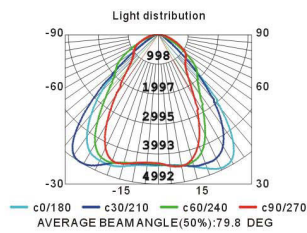

PART 1

PART 2

HB-100W-SMD

Aal figure

Height	1.5m	171.84cm
2m	1092.23lx	229.25cm
4m	273.06lx	458.50cm
4.5m	215.75lx	515.81cm
6m	121.38lx	689.75cm

HB-150W-SMD

Aal figure

Height	1.5m	199.85cm
2m	1502.28lx	365.45cm
4m	514.14lx	612.47cm
4.5m	300.75lx	725.98cm
6m	208.56lx	878.15cm