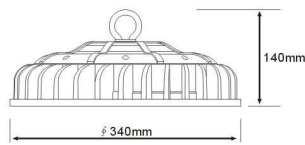

PART 1

PART 2

HB-100W-SMD

Aal figure

Height	1.5m	171.84cm
2m	1092.23lx	229.25cm
4m	273.06lx	458.50cm
4.5m	215.75lx	515.81cm
6m	121.38lx	689.75cm

HB-150W-SMD

Aal figure

Height	1.5m	199.85cm
2m	1502.28lx	365.45cm
4m	514.14lx	612.47cm
4.5m	300.75lx	725.98cm
6m	208.56lx	878.15cm