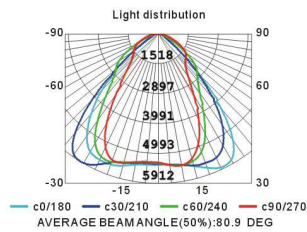

PART 1

PART 2

HB-100W-SMD

Aal figure

Height	1.5m	171.84cm
2m	1092.23lx	229.25cm
4m	273.06lx	458.50cm
4.5m	215.75lx	515.81cm
6m	121.38lx	689.75cm

HB-150W-SMD

Aal figure

Height	1.5m	199.85cm
2m	1502.28lx	365.45cm
4m	514.14lx	612.47cm
4.5m	300.75lx	725.98cm
6m	208.56lx	878.15cm