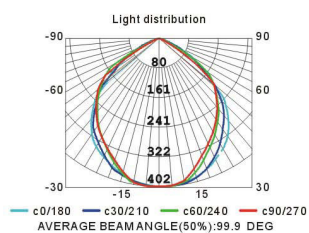

LED Flood Light

425/12W-SMD

85-265V 50Hz	12W	9000K 6400K	Beam Angle 60°	3000 lm 1200 lm 1200 lm	Ra > 80	IP65
Aluminum	50,000h Long Life	LED	IP65	Flicker Free	100	

Aal figure

Height	1.5m	2m	4m	4.5m	6m
178.31lx	344.76cm	100.30lx	459.68cm	25.06lx	919.35cm
19.81lx	1034.27cm	11.14lx	1379.93cm		

425/30W-SMD

85-265V 50Hz	30W	9000K 6400K	Beam Angle 60°	3000 lm 3000 lm 3000 lm	Ra > 80	IP65
Aluminum	50,000h Long Life	LED	IP65	Flicker Free	100	

Aal figure

Height	1.5m	2m	4m	4.5m	6m
453.56lx	386.83cm	255.13lx	515.78cm	83.78lx	1031.55cm
50.40lx	1160.50cm	28.35lx	1547.33cm		