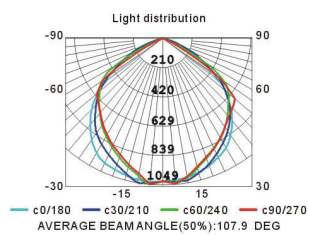

LED Flood Light

425/12W-SMD

85-265V 50Hz	12W	9000K 6400K	Beam Angle 60°	3000 lm 1200 lm 1200 lm	Ra > 80	IP65
Aluminum	50,000h Long Life	LED	IP65	Flicker Free	100	

Aal figure

Height	1.5m	2m	4m	4.5m	6m
178.31lx	344.76cm	100.30lx	459.68cm	25.06lx	919.35cm
19.81lx	1034.27cm	11.14lx	1379.93cm		

425/30W-SMD

85-265V 50Hz	30W	9000K 6400K	Beam Angle 60°	3000 lm 3000 lm 3000 lm	Ra > 80	IP65
Aluminum	50,000h Long Life	LED	IP65	Flicker Free	100	

Aal figure

Height	1.5m	2m	4m	4.5m	6m
453.56lx	386.83cm	255.13lx	515.78cm	83.78lx	1031.55cm
50.40lx	1160.50cm	28.35lx	1547.33cm		