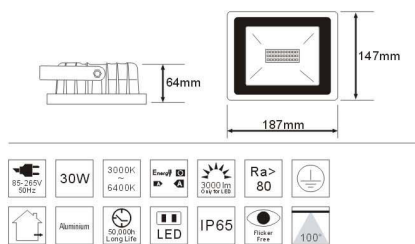

LED Flood Light

425/12W-SMD

85-265V 50Hz	12W	9000K 6400K	Beam Angle 60°	3000 lm 1200 lm 1200 lm	Ra > 80	IP65
Aluminum	50,000h Long Life	LED	IP65	Flicker Free	100	

Aal figure

Height	1.5m	2m	4m	4.5m	6m
178.31lx	344.76cm	100.30lx	459.68cm	25.06lx	919.35cm
19.81lx	1034.27cm	11.14lx	1379.93cm		

425/30W-SMD

85-265V 50Hz	30W	9000K 6400K	Beam Angle 60°	3000 lm 3000 lm 3000 lm	Ra > 80	IP65
Aluminum	50,000h Long Life	LED	IP65	Flicker Free	100	

Aal figure

Height	1.5m	2m	4m	4.5m	6m
453.56lx	386.83cm	255.13lx	515.78cm	83.78lx	1031.55cm
50.40lx	1160.50cm	28.35lx	1547.33cm		