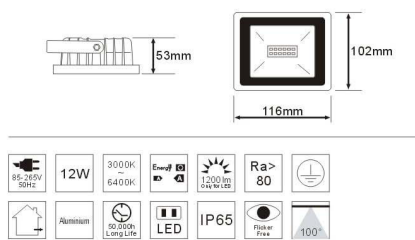

LED Flood Light

425/12W-SMD

85-265V 50Hz	12W	9000K 6400K	Beam Angle 60°	3000 lm 1200 lm 1200 lm	Ra > 80	IP65
Aluminum	50,000h Long Life	LED	IP65	Flicker Free	100	

Aal figure

Height	1.5m	2m	4m	4.5m	6m
178.31lx	344.76cm	100.30lx	459.68cm	25.06lx	919.35cm
19.81lx	1034.27cm	11.14lx	1379.93cm		

425/30W-SMD

85-265V 50Hz	30W	9000K 6400K	Beam Angle 60°	3000 lm 3000 lm 3000 lm	Ra > 80	IP65
Aluminum	50,000h Long Life	LED	IP65	Flicker Free	100	

Aal figure

Height	1.5m	2m	4m	4.5m	6m
453.56lx	386.83cm	255.13lx	515.78cm	83.78lx	1031.55cm
50.40lx	1160.50cm	28.35lx	1547.33cm		