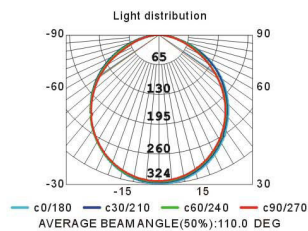

DIY Nylon Series

PS150/12W-DIY

Aal figure

Height	1.5m	2m	4m	4.5m	6m
144.17lx	411.65cm	81.09lx	648.74cm	20.27lx	1097.48cm
16.02lx	1234.66cm	9.01lx	1646.22cm		

PS180/18W-DIY

Aal figure

Height	1.5m	2m	4m	4.5m	6m
204.35lx	424.96cm	114.95lx	566.61cm	28.74lx	1133.26cm
22.71lx	1274.88cm	12.77lx	1699.84cm		