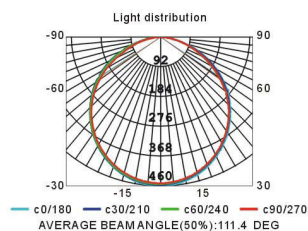

DIY Nylon Series

PS150/12W-DIY

Aal figure

Height	1.5m	2m	4m	4.5m	6m
144.17lx	411.65cm	81.09lx	648.74cm	20.27lx	1097.48cm
16.02lx	1234.66cm	9.01lx	1646.22cm		

PS180/18W-DIY

Aal figure

Height	1.5m	2m	4m	4.5m	6m
204.35lx	424.96cm	114.95lx	566.61cm	28.74lx	1133.26cm
22.71lx	1274.88cm	12.77lx	1699.84cm		