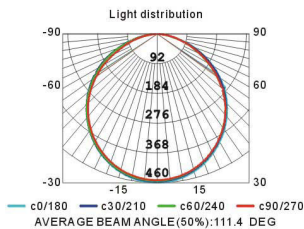

LED Panel light

FL-RRA110/6W

Aal figure

| Height | c0/180 | c30/210 | c60/240 | c90/270 |
|--------|---------|---------|---------|-----------|
| 1.5m | 71.39lx | | | 390.55cm |
| 2m | 40.15lx | | | 520.73cm |
| 4m | 10.04lx | | | 1041.48cm |
| 4.5m | 7.93lx | | | 1171.65cm |
| 6m | 4.46lx | | | 1562.19cm |

FL-RRA150/12W

Aal figure

| Height | c0/180 | c30/210 | c60/240 | c90/270 |
|--------|----------|---------|---------|-----------|
| 1.5m | 144.17lx | | | 411.55cm |
| 2m | 81.09lx | | | 548.74cm |
| 4m | 20.27lx | | | 1097.48cm |
| 4.5m | 16.02lx | | | 1234.68cm |
| 6m | 9.01lx | | | 1646.22cm |

FL-RRA180/18W(24W)

Aal figure

| Height | c0/180 | c30/210 | c60/240 | c90/270 |
|--------|----------|---------|---------|-----------|
| 1.5m | 204.35lx | | | 424.96cm |
| 2m | 114.95lx | | | 566.61cm |
| 4m | 28.74lx | | | 1133.26cm |
| 4.5m | 22.71lx | | | 1274.88cm |
| 6m | 12.77lx | | | 1699.84cm |

FL-RRA225/24W(30W)

Aal figure

| Height | c0/180 | c30/210 | c60/240 | c90/270 |
|--------|----------|---------|---------|-----------|
| 1.5m | 284.44lx | | | 427.57cm |
| 2m | 160.00lx | | | 570.09cm |
| 4m | 40.00lx | | | 1140.18cm |
| 4.5m | 31.60lx | | | 1282.70cm |
| 6m | 17.78lx | | | 1710.27cm |