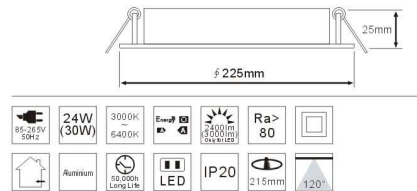

LED Panel light

FL-RRA110/6W

Aal figure

| Height | c0/180 | c30/210 | c60/240 | c90/270 |
|--------|---------|---------|---------|-----------|
| 1.5m | 71.39lx | | | 390.55cm |
| 2m | 40.15lx | | | 520.73cm |
| 4m | 10.04lx | | | 1041.48cm |
| 4.5m | 7.93lx | | | 1171.65cm |
| 6m | 4.46lx | | | 1562.19cm |

FL-RRA150/12W

Aal figure

| Height | c0/180 | c30/210 | c60/240 | c90/270 |
|--------|----------|---------|---------|-----------|
| 1.5m | 144.17lx | | | 411.55cm |
| 2m | 81.09lx | | | 548.74cm |
| 4m | 20.27lx | | | 1097.48cm |
| 4.5m | 16.02lx | | | 1234.68cm |
| 6m | 9.01lx | | | 1646.22cm |

FL-RRA180/18W(24W)

Aal figure

| Height | c0/180 | c30/210 | c60/240 | c90/270 |
|--------|----------|---------|---------|-----------|
| 1.5m | 204.35lx | | | 424.96cm |
| 2m | 114.95lx | | | 566.61cm |
| 4m | 28.74lx | | | 1133.26cm |
| 4.5m | 22.71lx | | | 1274.88cm |
| 6m | 12.77lx | | | 1699.84cm |

FL-RRA225/24W(30W)

Aal figure

| Height | c0/180 | c30/210 | c60/240 | c90/270 |
|--------|----------|---------|---------|-----------|
| 1.5m | 284.44lx | | | 427.57cm |
| 2m | 160.00lx | | | 570.09cm |
| 4m | 40.00lx | | | 1140.18cm |
| 4.5m | 31.60lx | | | 1282.70cm |
| 6m | 17.78lx | | | 1710.27cm |