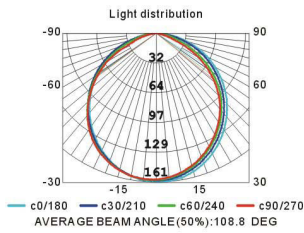

LED Panel light

FL-RRA110/6W

Aal figure

| Height | c0/180 | c30/210 | c60/240 | c90/270 |
|--------|---------|---------|---------|-----------|
| 1.5m | 71.39lx | | | 390.55cm |
| 2m | 40.15lx | | | 520.73cm |
| 4m | 10.04lx | | | 1041.48cm |
| 4.5m | 7.93lx | | | 1171.65cm |
| 6m | 4.46lx | | | 1562.19cm |

FL-RRA150/12W

Aal figure

| Height | c0/180 | c30/210 | c60/240 | c90/270 |
|--------|----------|---------|---------|-----------|
| 1.5m | 144.17lx | | | 411.55cm |
| 2m | 81.09lx | | | 548.74cm |
| 4m | 20.27lx | | | 1097.48cm |
| 4.5m | 16.02lx | | | 1234.68cm |
| 6m | 9.01lx | | | 1646.22cm |

FL-RRA180/18W(24W)

Aal figure

| Height | c0/180 | c30/210 | c60/240 | c90/270 |
|--------|----------|---------|---------|-----------|
| 1.5m | 204.35lx | | | 424.96cm |
| 2m | 114.95lx | | | 566.61cm |
| 4m | 28.74lx | | | 1133.26cm |
| 4.5m | 22.71lx | | | 1274.88cm |
| 6m | 12.77lx | | | 1699.84cm |

FL-RRA225/24W(30W)

Aal figure

| Height | c0/180 | c30/210 | c60/240 | c90/270 |
|--------|----------|---------|---------|-----------|
| 1.5m | 284.44lx | | | 427.57cm |
| 2m | 160.00lx | | | 570.09cm |
| 4m | 40.00lx | | | 1140.18cm |
| 4.5m | 31.60lx | | | 1282.70cm |
| 6m | 17.78lx | | | 1710.27cm |