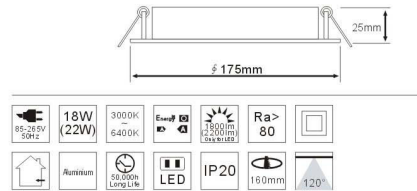

LED Panel light

FL-RRA110/6W

Aal figure

| Height | c0/180 | c30/210 | c60/240 | c90/270 |
|--------|---------|---------|---------|-----------|
| 1.5m | 71.39lx | | | 390.55cm |
| 2m | 40.15lx | | | 520.73cm |
| 4m | 10.04lx | | | 1041.48cm |
| 4.5m | 7.93lx | | | 1171.65cm |
| 6m | 4.46lx | | | 1562.19cm |

FL-RRA150/12W

Aal figure

| Height | c0/180 | c30/210 | c60/240 | c90/270 |
|--------|----------|---------|---------|-----------|
| 1.5m | 144.17lx | | | 411.55cm |
| 2m | 81.09lx | | | 548.74cm |
| 4m | 20.27lx | | | 1097.48cm |
| 4.5m | 16.02lx | | | 1234.68cm |
| 6m | 9.01lx | | | 1646.22cm |

FL-RRA180/18W(24W)

Aal figure

| Height | c0/180 | c30/210 | c60/240 | c90/270 |
|--------|----------|---------|---------|-----------|
| 1.5m | 204.35lx | | | 424.96cm |
| 2m | 114.95lx | | | 566.61cm |
| 4m | 28.74lx | | | 1133.26cm |
| 4.5m | 22.71lx | | | 1274.88cm |
| 6m | 12.77lx | | | 1699.84cm |

FL-RRA225/24W(30W)

Aal figure

| Height | c0/180 | c30/210 | c60/240 | c90/270 |
|--------|----------|---------|---------|-----------|
| 1.5m | 284.44lx | | | 427.57cm |
| 2m | 160.00lx | | | 570.09cm |
| 4m | 40.00lx | | | 1140.18cm |
| 4.5m | 31.60lx | | | 1282.70cm |
| 6m | 17.78lx | | | 1710.27cm |