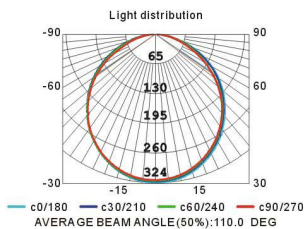

LED Panel light

FL-RRA110/6W

Aal figure

| Height | c0/180 | c30/210 | c60/240 | c90/270 |
|--------|---------|---------|---------|-----------|
| 1.5m | 71.39lx | | | 390.55cm |
| 2m | 40.15lx | | | 520.73cm |
| 4m | 10.04lx | | | 1041.48cm |
| 4.5m | 7.93lx | | | 1171.65cm |
| 6m | 4.46lx | | | 1562.19cm |

FL-RRA150/12W

Aal figure

| Height | c0/180 | c30/210 | c60/240 | c90/270 |
|--------|----------|---------|---------|-----------|
| 1.5m | 144.17lx | | | 411.55cm |
| 2m | 81.09lx | | | 548.74cm |
| 4m | 20.27lx | | | 1097.48cm |
| 4.5m | 16.02lx | | | 1234.68cm |
| 6m | 9.01lx | | | 1646.22cm |

FL-RRA180/18W(24W)

Aal figure

| Height | c0/180 | c30/210 | c60/240 | c90/270 |
|--------|----------|---------|---------|-----------|
| 1.5m | 204.35lx | | | 424.96cm |
| 2m | 114.95lx | | | 566.61cm |
| 4m | 28.74lx | | | 1133.26cm |
| 4.5m | 22.71lx | | | 1274.88cm |
| 6m | 12.77lx | | | 1699.84cm |

FL-RRA225/24W(30W)

Aal figure

| Height | c0/180 | c30/210 | c60/240 | c90/270 |
|--------|----------|---------|---------|-----------|
| 1.5m | 284.44lx | | | 427.57cm |
| 2m | 160.00lx | | | 570.09cm |
| 4m | 40.00lx | | | 1140.18cm |
| 4.5m | 31.60lx | | | 1282.70cm |
| 6m | 17.78lx | | | 1710.27cm |