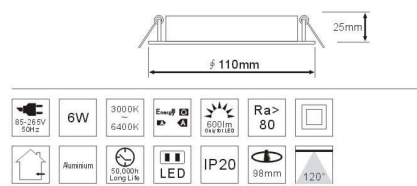

LED Panel light

FL-RRA110/6W

Aal figure

| Height | c0/180 | c30/210 | c60/240 | c90/270 |
|--------|---------|---------|---------|-----------|
| 1.5m | 71.39lx | | | 390.55cm |
| 2m | 40.15lx | | | 520.73cm |
| 4m | 10.04lx | | | 1041.48cm |
| 4.5m | 7.93lx | | | 1171.65cm |
| 6m | 4.46lx | | | 1562.19cm |

FL-RRA150/12W

Aal figure

| Height | c0/180 | c30/210 | c60/240 | c90/270 |
|--------|----------|---------|---------|-----------|
| 1.5m | 144.17lx | | | 411.55cm |
| 2m | 81.09lx | | | 548.74cm |
| 4m | 20.27lx | | | 1097.48cm |
| 4.5m | 16.02lx | | | 1234.68cm |
| 6m | 9.01lx | | | 1646.22cm |

FL-RRA180/18W(24W)

Aal figure

| Height | c0/180 | c30/210 | c60/240 | c90/270 |
|--------|----------|---------|---------|-----------|
| 1.5m | 204.35lx | | | 424.96cm |
| 2m | 114.95lx | | | 566.61cm |
| 4m | 28.74lx | | | 1133.26cm |
| 4.5m | 22.71lx | | | 1274.88cm |
| 6m | 12.77lx | | | 1699.84cm |

FL-RRA225/24W(30W)

Aal figure

| Height | c0/180 | c30/210 | c60/240 | c90/270 |
|--------|----------|---------|---------|-----------|
| 1.5m | 284.44lx | | | 427.57cm |
| 2m | 160.00lx | | | 570.09cm |
| 4m | 40.00lx | | | 1140.18cm |
| 4.5m | 31.60lx | | | 1282.70cm |
| 6m | 17.78lx | | | 1710.27cm |