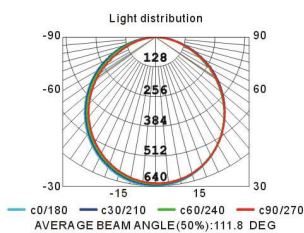

LED Panel light

FL-RRA110/6W

Aal figure

| Height | c0/180 | c30/210 | c60/240 | c90/270 |
|--------|---------|---------|---------|-----------|
| 1.5m | 71.39lx | | | 390.55cm |
| 2m | 40.15lx | | | 520.73cm |
| 4m | 10.04lx | | | 1041.48cm |
| 4.5m | 7.93lx | | | 1171.65cm |
| 6m | 4.46lx | | | 1562.19cm |

FL-RRA150/12W

Aal figure

| Height | c0/180 | c30/210 | c60/240 | c90/270 |
|--------|----------|---------|---------|-----------|
| 1.5m | 144.17lx | | | 411.55cm |
| 2m | 81.09lx | | | 548.74cm |
| 4m | 20.27lx | | | 1097.48cm |
| 4.5m | 16.02lx | | | 1234.68cm |
| 6m | 9.01lx | | | 1646.22cm |

FL-RRA180/18W(24W)

Aal figure

| Height | c0/180 | c30/210 | c60/240 | c90/270 |
|--------|----------|---------|---------|-----------|
| 1.5m | 204.35lx | | | 424.96cm |
| 2m | 114.95lx | | | 566.61cm |
| 4m | 28.74lx | | | 1133.26cm |
| 4.5m | 22.71lx | | | 1274.88cm |
| 6m | 12.77lx | | | 1699.84cm |

FL-RRA225/24W(30W)

Aal figure

| Height | c0/180 | c30/210 | c60/240 | c90/270 |
|--------|----------|---------|---------|-----------|
| 1.5m | 284.44lx | | | 427.57cm |
| 2m | 160.00lx | | | 570.09cm |
| 4m | 40.00lx | | | 1140.18cm |
| 4.5m | 31.60lx | | | 1282.70cm |
| 6m | 17.78lx | | | 1710.27cm |