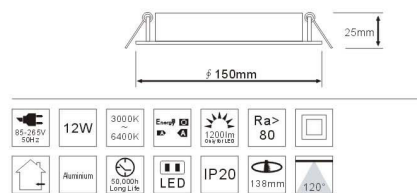

LED Panel light

FL-RRA110/6W

Aal figure

| Height | c0/180 | c30/210 | c60/240 | c90/270 |
|--------|---------|---------|---------|-----------|
| 1.5m | 71.39lx | | | 390.55cm |
| 2m | 40.15lx | | | 520.73cm |
| 4m | 10.04lx | | | 1041.48cm |
| 4.5m | 7.93lx | | | 1171.65cm |
| 6m | 4.46lx | | | 1562.19cm |

FL-RRA150/12W

Aal figure

| Height | c0/180 | c30/210 | c60/240 | c90/270 |
|--------|----------|---------|---------|-----------|
| 1.5m | 144.17lx | | | 411.55cm |
| 2m | 81.09lx | | | 548.74cm |
| 4m | 20.27lx | | | 1097.48cm |
| 4.5m | 16.02lx | | | 1234.68cm |
| 6m | 9.01lx | | | 1646.22cm |

FL-RRA180/18W(24W)

Aal figure

| Height | c0/180 | c30/210 | c60/240 | c90/270 |
|--------|----------|---------|---------|-----------|
| 1.5m | 204.35lx | | | 424.96cm |
| 2m | 114.95lx | | | 566.61cm |
| 4m | 28.74lx | | | 1133.26cm |
| 4.5m | 22.71lx | | | 1274.88cm |
| 6m | 12.77lx | | | 1699.84cm |

FL-RRA225/24W(30W)

Aal figure

| Height | c0/180 | c30/210 | c60/240 | c90/270 |
|--------|----------|---------|---------|-----------|
| 1.5m | 284.44lx | | | 427.57cm |
| 2m | 160.00lx | | | 570.09cm |
| 4m | 40.00lx | | | 1140.18cm |
| 4.5m | 31.60lx | | | 1282.70cm |
| 6m | 17.78lx | | | 1710.27cm |