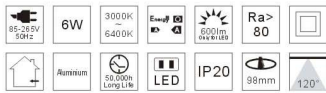

LED Panel light

FL-RRA110/6W

Aal figure

| Height | c0/180 | c30/210 | c60/240 | c90/270 |
|--------|---------|---------|---------|-----------|
| 1.5m | 71.39lx | | | 390.55cm |
| 2m | 40.15lx | | | 520.73cm |
| 4m | 10.04lx | | | 1041.48cm |
| 4.5m | 7.93lx | | | 1171.65cm |
| 6m | 4.46lx | | | 1562.19cm |

FL-RRA150/12W

Aal figure

| Height | c0/180 | c30/210 | c60/240 | c90/270 |
|--------|----------|---------|---------|-----------|
| 1.5m | 144.17lx | | | 411.55cm |
| 2m | 81.09lx | | | 548.74cm |
| 4m | 20.27lx | | | 1097.48cm |
| 4.5m | 16.02lx | | | 1234.68cm |
| 6m | 9.01lx | | | 1646.22cm |

FL-RRA180/18W(24W)

Aal figure

| Height | c0/180 | c30/210 | c60/240 | c90/270 |
|--------|----------|---------|---------|-----------|
| 1.5m | 204.35lx | | | 424.96cm |
| 2m | 114.95lx | | | 566.61cm |
| 4m | 28.74lx | | | 1133.26cm |
| 4.5m | 22.71lx | | | 1274.88cm |
| 6m | 12.77lx | | | 1699.84cm |

FL-RRA225/24W(30W)

Aal figure

| Height | c0/180 | c30/210 | c60/240 | c90/270 |
|--------|----------|---------|---------|-----------|
| 1.5m | 284.44lx | | | 427.57cm |
| 2m | 160.00lx | | | 570.09cm |
| 4m | 40.00lx | | | 1140.18cm |
| 4.5m | 31.60lx | | | 1282.70cm |
| 6m | 17.78lx | | | 1710.27cm |