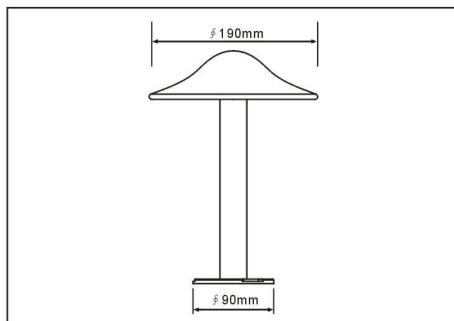

Available color:

MUSHROOM/7W-20CM

MUSHROOM/7W-40CM

MUSHROOM/7W-60CM

85-265V 50Hz	7W	3000K ~ 6400K	Energy A	700lm Only for LED	Ra > 80			Aluminium	50,000h Long Life	LED	IP65	Flicker Free
-----------------	----	---------------------	-------------	-----------------------	------------	--	--	-----------	----------------------	-----	------	-----------------

Product Size

Light Distribution

Light Distance Curve