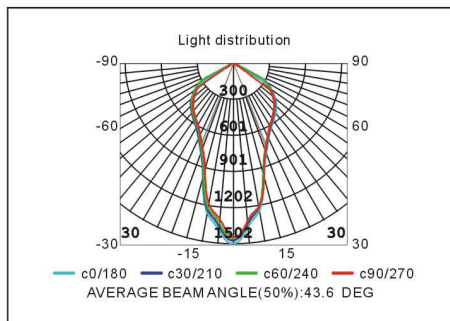

Available color:

MUSHROOM/7W-20CM

MUSHROOM/7W-40CM

MUSHROOM/7W-60CM

85-265V 50Hz	7W	3000K ~ 6400K	Energy A	700lm Only for LED	Ra > 80			Aluminium	50,000h Long Life	LED	IP65	Flicker Free
-----------------	----	---------------------	-------------	-----------------------	------------	--	--	-----------	----------------------	-----	------	-----------------

Product Size

Light Distribution

Light Distance Curve