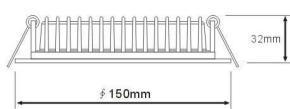

LED Panel light

BR150/12W

Aai figure

Height	1.5m	2m	4m	4.5m	6m
142.29lx	80.05lx	20.01lx	15.81lx	8.89lx	
386.90cm	515.87cm	1031.74cm	1160.71cm	1547.61cm	

BR180/18W(24W)

Aai figure

Height	1.5m	2m	4m	4.5m	6m
284.43lx	139.74lx	34.94lx	27.602lx	15.53lx	
423.16cm	564.12cm	1128.42cm	1269.47cm	1692.62cm	