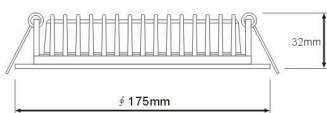

LED Panel light

BR150/12W

Aai figure

Height	1.5m	2m	4m	4.5m	6m
142.29lx	80.05lx	20.01lx	15.81lx	8.89lx	
386.90cm	515.87cm	1031.74cm	1160.71cm	1547.61cm	

BR180/18W(24W)

Aai figure

Height	1.5m	2m	4m	4.5m	6m
284.43lx	139.74lx	34.94lx	27.602lx	15.53lx	
423.16cm	564.12cm	1128.42cm	1269.47cm	1692.62cm	