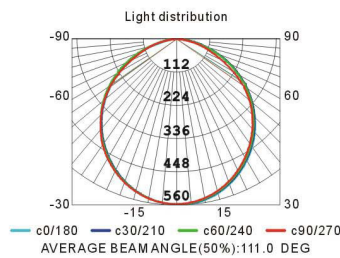

LED Panel light

BR150/12W

Aai figure

Height	1.5m	2m	4m	4.5m	6m
142.29lx	80.05lx	20.01lx	15.81lx	8.89lx	
386.90cm	515.87cm	1031.74cm	1160.71cm	1547.61cm	

BR180/18W(24W)

Aai figure

Height	1.5m	2m	4m	4.5m	6m
284.43lx	139.74lx	34.94lx	27.602lx	15.53lx	
423.16cm	564.12cm	1128.42cm	1269.47cm	1692.62cm	