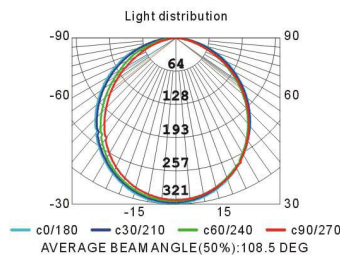

LED Panel light

BR150/12W

Aai figure

Height	1.5m	2m	4m	4.5m	6m
142.29lx	80.05lx	20.01lx	15.81lx	8.89lx	
386.90cm	515.87cm	1031.74cm	1160.71cm	1547.61cm	

BR180/18W(24W)

Aai figure

Height	1.5m	2m	4m	4.5m	6m
284.43lx	139.74lx	34.94lx	27.602lx	15.53lx	
423.16cm	564.12cm	1128.42cm	1269.47cm	1692.62cm	